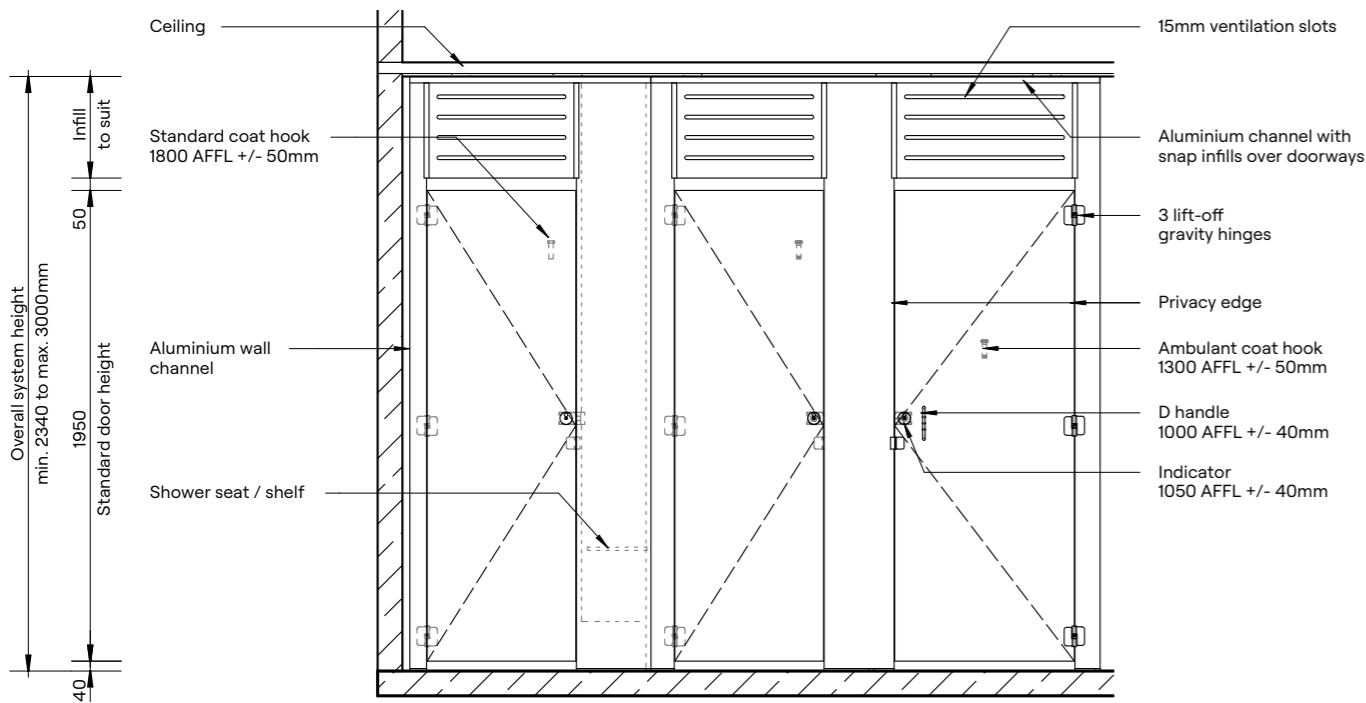

Our full height privacy core is a wet area partitioning system that provides visual privacy at an affordable price.

Privacy core panels above the doors are slotted to provide air circulation.

This system complies with Department of Education standards in most Australian states.

- Cost-effective privacy partitioning system
- Nibs and divisional panels are mounted to the floor and fixed to the ceiling to maximise privacy
- DuraCube privacy edge is a standard inclusion
- Slotted panel above door enables ventilation
- DuraSafe 13mm compact laminate construction
- No edge strip required as compact laminate black core is visible on the edges
- Impact-resistant construction
- Vandal-resistant surface
- Waterproof, suitable for hose cleaning
- Easy to clean and sanitise
- Reduced maintenance time and cost
- Overall system height 2340mm to 3000mm AFFL

“The full height privacy core partitioning system provides visual privacy and ventilation at an economical price.”

Harry Simpson
Sales Manager, DuraCube

Slotted Panel Detail

Plan

Elevation

Ceiling Fixing Detail

Floor Mounting Detail

Section

HOW TO SPECIFY

Product
DuraCube full height privacy core (FHPC)

Door and Panel Construction Material
DuraSafe 13mm compact laminate

Construction
Privacy edge angled door and nibs
Privacy core ventilation panel