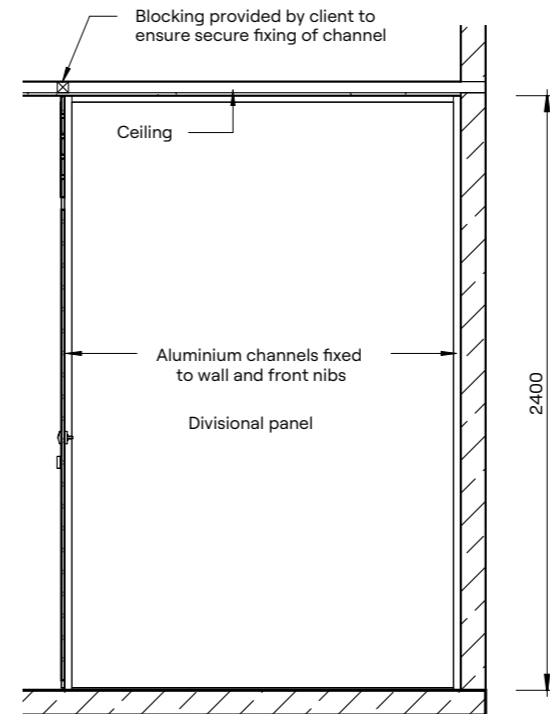

Our full height privacy core is a wet area partitioning system that provides visual privacy at an affordable price.

Privacy core panels above the doors are slotted to provide air circulation.

This system complies with Department of Education standards in most Australian states.

- Cost-effective privacy partitioning system
- Nibs and divisional panels are mounted to the floor and fixed to the ceiling to maximise privacy
- DuraCube privacy edge is a standard inclusion
- Slotted panel above door enables ventilation
- DuraSafe 13mm compact laminate construction
- No edge strip required as compact laminate black core is visible on the edges
- Impact-resistant construction
- Vandal-resistant surface
- Waterproof, suitable for hose cleaning
- Easy to clean and sanitise
- Reduced maintenance time and cost
- Overall system height 2340mm to 3000mm AFFL

“The full height privacy core partitioning system provides visual privacy and ventilation at an economical price.”

Harry Simpson
Sales Manager, DuraCube

Slotted Panel Detail

Plan

Elevation

Ceiling Fixing Detail

Floor Mounting Detail

Section

HOW TO SPECIFY

Product
DuraCube full height privacy core (FHPC)

Door and Panel Construction Material
DuraSafe 13mm compact laminate

Construction
Privacy edge angled door and nibs
Privacy core ventilation panel