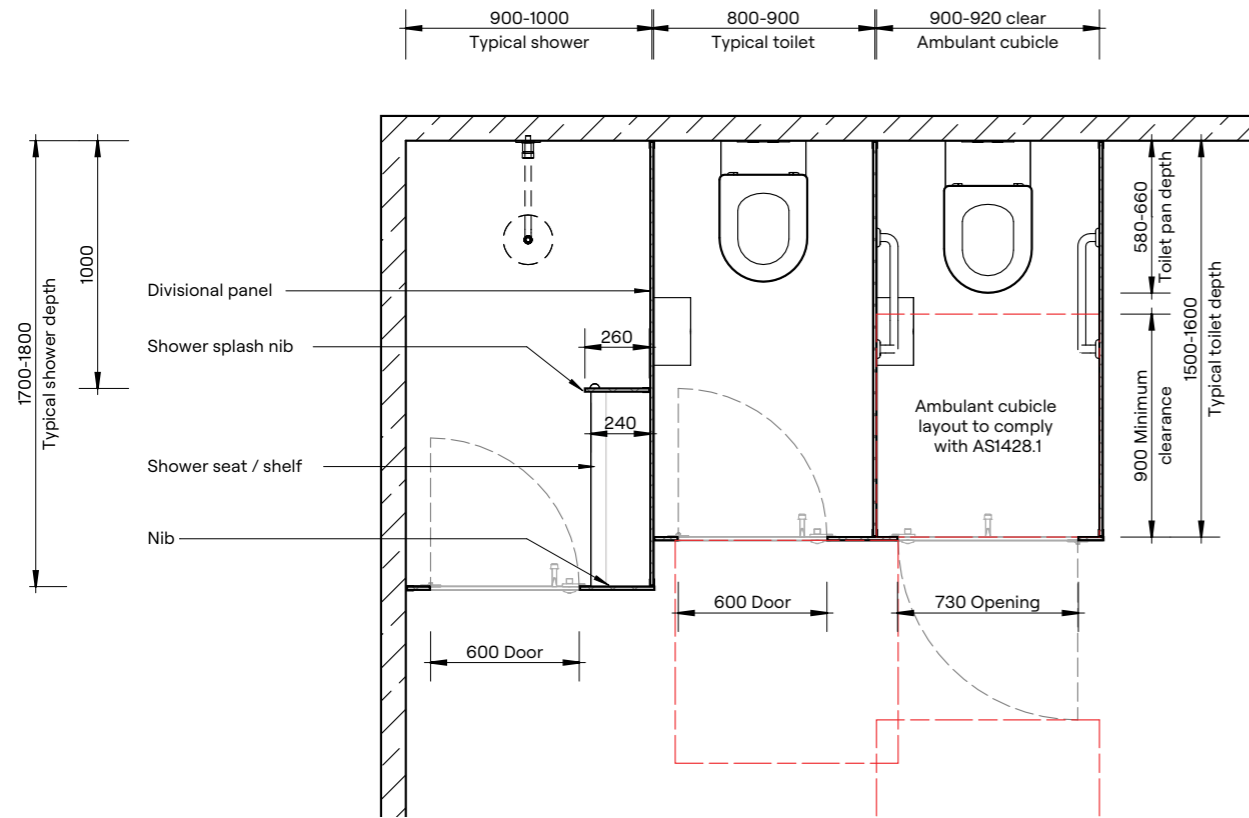

Our full height privacy core is a wet area partitioning system that provides visual privacy at an affordable price.

Privacy core panels above the doors are slotted to provide air circulation.

This system complies with Department of Education standards in most Australian states.

- Cost-effective privacy partitioning system
- Nibs and divisional panels are mounted to the floor and fixed to the ceiling to maximise privacy
- DuraCube privacy edge is a standard inclusion
- Slotted panel above door enables ventilation
- DuraSafe 13mm compact laminate construction
- No edge strip required as compact laminate black core is visible on the edges
- Impact-resistant construction
- Vandal-resistant surface
- Waterproof, suitable for hose cleaning
- Easy to clean and sanitise
- Reduced maintenance time and cost
- Overall system height 2340mm to 3000mm AFFL

“The full height privacy core partitioning system provides visual privacy and ventilation at an economical price.”

Harry Simpson
Sales Manager, DuraCube

Slotted Panel Detail

Plan

Elevation

Ceiling Fixing Detail

Floor Mounting Detail

Section

HOW TO SPECIFY

Product
DuraCube full height privacy core (FHPC)

Door and Panel Construction Material
DuraSafe 13mm compact laminate

Construction
Privacy edge angled door and nibs
Privacy core ventilation panel