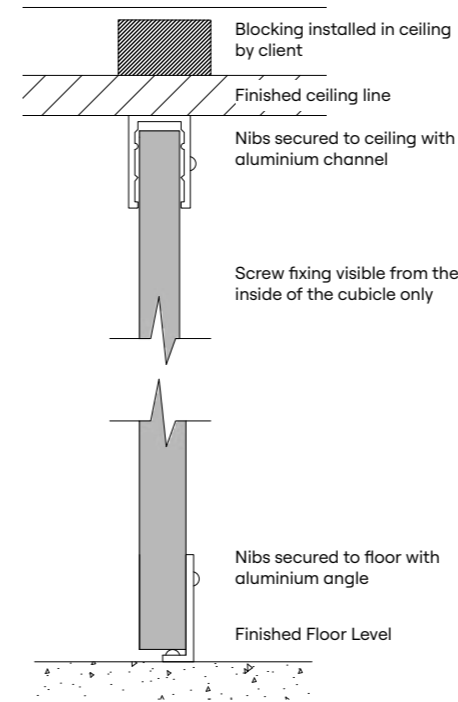

Our full height privacy core is a wet area partitioning system that provides visual privacy at an affordable price.

Privacy core panels above the doors are slotted to provide air circulation.

This system complies with Department of Education standards in most Australian states.

- Cost-effective privacy partitioning system
- Nibs and divisional panels are mounted to the floor and fixed to the ceiling to maximise privacy
- DuraCube privacy edge is a standard inclusion
- Slotted panel above door enables ventilation
- DuraSafe 13mm compact laminate construction
- No edge strip required as compact laminate black core is visible on the edges
- Impact-resistant construction
- Vandal-resistant surface
- Waterproof, suitable for hose cleaning
- Easy to clean and sanitise
- Reduced maintenance time and cost
- Overall system height 2340mm to 3000mm AFFL

“The full height privacy core partitioning system provides visual privacy and ventilation at an economical price.”

Harry Simpson
Sales Manager, DuraCube

Slotted Panel Detail

Plan

Elevation

Ceiling Fixing Detail

Floor Mounting Detail

Section

HOW TO SPECIFY

Product
DuraCube full height privacy core (FHPC)

Door and Panel Construction Material
DuraSafe 13mm compact laminate

Construction
Privacy edge angled door and nibs
Privacy core ventilation panel