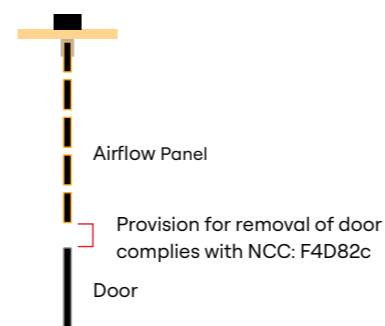

Ceiling Fixing Detail

Slotted Panel Detail