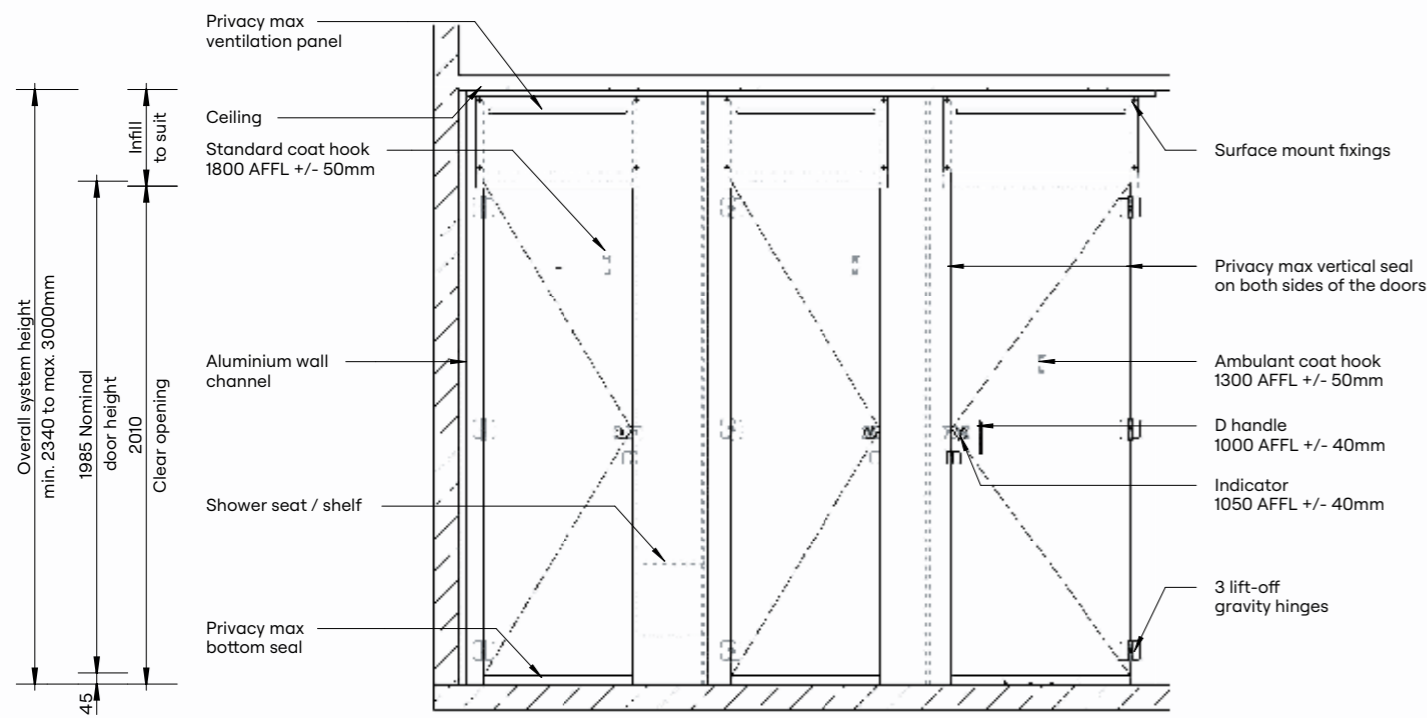

- Efficient alternative to stud wall construction
- Nibs and divisional panels are mounted to the floor and fixed to the ceiling to maximise privacy
- Acoustic rubber seal around doors and openings
- No sight gaps around panels, nibs and doors
- DuraSafe 13mm compact laminate construction
- No edge strip required as compact laminate black core is visible on the edges
- Impact-resistant construction
- Vandal-resistant surface
- Waterproof, suitable for hose cleaning
- Easy to clean and sanitise
- Reduced maintenance time and cost
- Overall system height 2340 to 3000mm AFFL

“The full height privacy max partitioning system eliminates all gaps around panels and doors to increase the comfort of its users.”

Alana Jackson
Specification Manager, DuraCube

Plan

Ceiling Fixing Detail

Floor Mounting Detail

Section

Door Seal Detail

Elevation

HOW TO SPECIFY

Product
DuraCube full height privacy max (FHPM)

Door and Panel Construction Material
DuraSafe 13mm compact laminate

Construction
Privacy max door seals
Privacy max ventilation panel