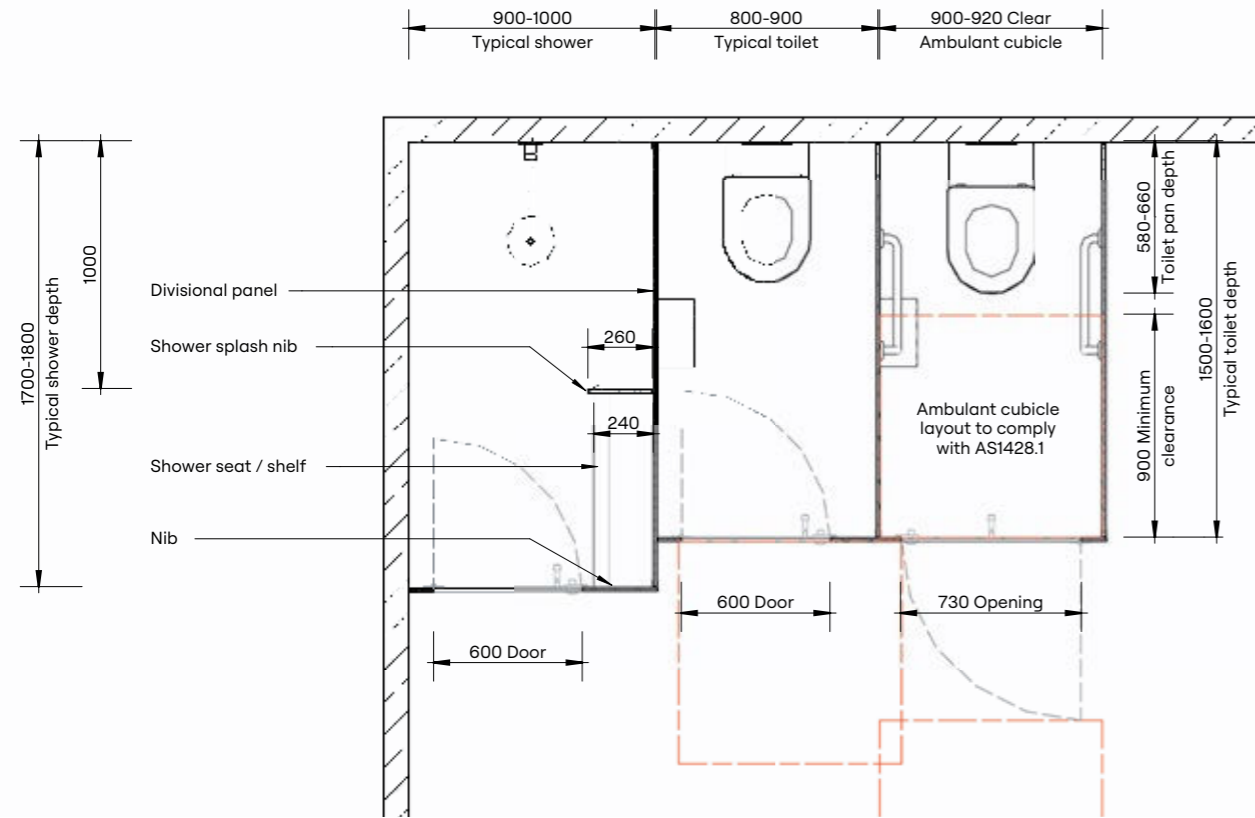

The full height privacy max is a wet area partitioning system that provides a cost-effective alternative to traditional stud wall construction.

Privacy Max cubicles ensure maximum visual and acoustic privacy while also allowing ventilation.

REGULATORY COMPLIANCE

- NCC 2022 Part F — Deem to Satisfy Provisions
- F4D81a — Unisex facility requirement for full height doors and partitions.
- F4D82c — Door removable from outside if less than 1.2m between pan and doorway.

- Efficient alternative to stud wall construction
- Nibs and divisional panels are mounted to the floor and fixed to the ceiling to maximise privacy
- Acoustic rubber seal around doors and openings
- No sight gaps around panels, nibs and doors
- DuraSafe 13mm compact laminate construction
- No edge strip required as compact laminate black core is visible on the edges
- Impact-resistant construction
- Vandal-resistant surface
- Waterproof, suitable for hose cleaning
- Easy to clean and sanitise
- Reduced maintenance time and cost
- Overall system height 2340 to 3000mm AFFL

“The full height privacy max partitioning system eliminates all gaps around panels and doors to increase the comfort of its users.”

Alana Jackson
Specification Manager, DuraCube

Plan

Ceiling Fixing Detail