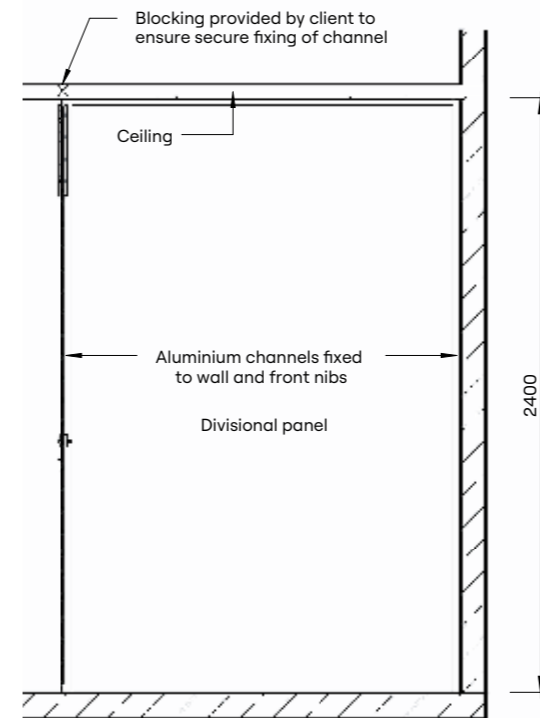

The full height privacy max is a wet area partitioning system that provides a cost-effective alternative to traditional stud wall construction.

Privacy Max cubicles ensure maximum visual and acoustic privacy while also allowing ventilation.

- Efficient alternative to stud wall construction
- Nibs and divisional panels are mounted to the floor and fixed to the ceiling to maximise privacy
- Acoustic rubber seal around doors and openings
- No sight gaps around panels, nibs and doors
- DuraSafe 13mm compact laminate construction
- No edge strip required as compact laminate black core is visible on the edges
- Impact-resistant construction
- Vandal-resistant surface
- Waterproof, suitable for hose cleaning
- Easy to clean and sanitise
- Reduced maintenance time and cost
- Overall system height 2340 to 3000mm AFFL

“The full height privacy max partitioning system eliminates all gaps around panels and doors to increase the comfort of its users.”

Alana Jackson
Specification Manager, DuraCube

Plan

Ceiling Fixing Detail

Floor Mounting Detail

Section

Door Seal Detail

Elevation

HOW TO SPECIFY

Product
DuraCube full height privacy max (FHPM)

Door and Panel Construction Material
DuraSafe 13mm compact laminate

Construction
Privacy max door seals
Privacy max ventilation panel