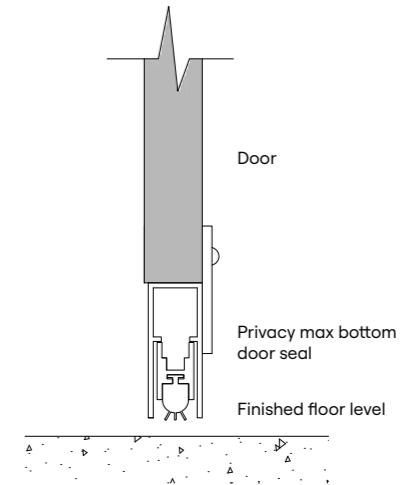

- Efficient alternative to stud wall construction
- Nibs and divisional panels are mounted to the floor and fixed to the ceiling to maximise privacy
- Acoustic rubber seal around doors and openings
- No sight gaps around panels, nibs and doors
- DuraSafe 13mm compact laminate construction
- No edge strip required as compact laminate black core is visible on the edges
- Impact-resistant construction
- Vandal-resistant surface
- Waterproof, suitable for hose cleaning
- Easy to clean and sanitise
- Reduced maintenance time and cost
- Overall system height 2340 to 3000mm AFFL

“The full height privacy max partitioning system eliminates all gaps around panels and doors to increase the comfort of its users.”

Alana Jackson
Specification Manager, DuraCube

Plan

Ceiling Fixing Detail

Floor Mounting Detail

Section

Door Seal Detail

Elevation

HOW TO SPECIFY

Product
DuraCube full height privacy max (FHPM)

Door and Panel Construction Material
DuraSafe 13mm compact laminate

Construction
Privacy max door seals
Privacy max ventilation panel