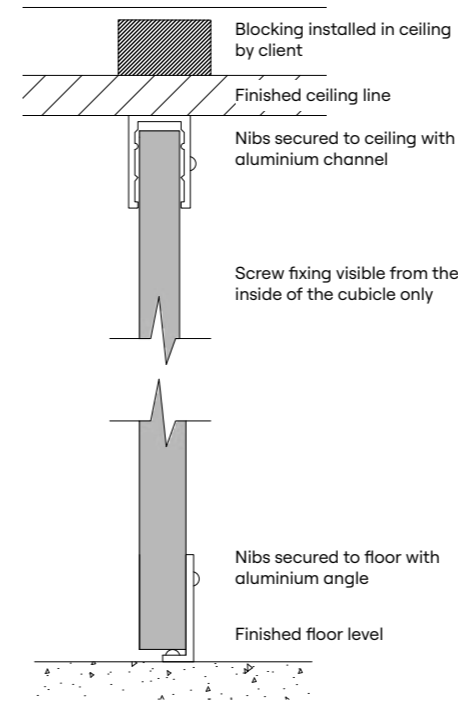

- Efficient alternative to stud wall construction
- Nibs and divisional panels are mounted to the floor and fixed to the ceiling to maximise privacy
- Acoustic rubber seal around doors and openings
- No sight gaps around panels, nibs and doors
- DuraSafe 13mm compact laminate construction
- No edge strip required as compact laminate black core is visible on the edges
- Impact-resistant construction
- Vandal-resistant surface
- Waterproof, suitable for hose cleaning
- Easy to clean and sanitise
- Reduced maintenance time and cost
- Overall system height 2340 to 3000mm AFFL

“The full height privacy max partitioning system eliminates all gaps around panels and doors to increase the comfort of its users.”

Alana Jackson
Specification Manager, DuraCube

Plan

Ceiling Fixing Detail

Floor Mounting Detail

Section

Door Seal Detail

Elevation

HOW TO SPECIFY

Product
DuraCube full height privacy max (FHPM)

Door and Panel Construction Material
DuraSafe 13mm compact laminate

Construction
Privacy max door seals
Privacy max ventilation panel