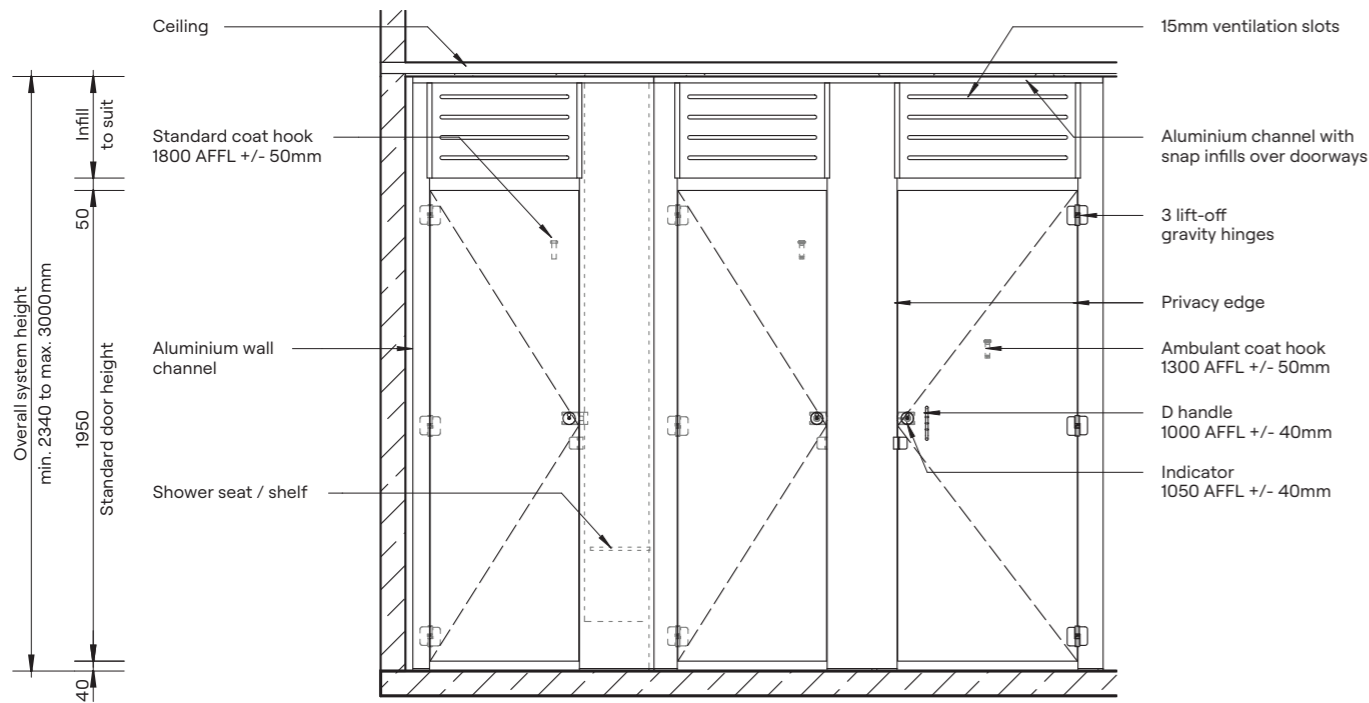

- Cost-effective privacy partitioning system
- Nibs and divisional panels are mounted to the floor and fixed to the ceiling to maximise privacy
- DuraCube privacy edge is a standard inclusion
- Slotted panel above door enables ventilation
- DuraSafe 13mm compact laminate construction
- No edge strip required as compact laminate black core is visible on the edges
- Impact-resistant construction
- Vandal-resistant surface
- Waterproof, suitable for hose cleaning
- Easy to clean and sanitise
- Reduced maintenance time and cost
- Overall system height 2340mm to 3000mm AFFL

**“The full height privacy core partitioning system provides visual privacy and ventilation at an economical price.”**

**Harry Simpson**  
Sales Manager, DuraCube

**Slotted Panel Detail**

Plan

Note: Standard splash panel finishes at 1800mm AFFL. Full or extended height splash panel options are also available.

Elevation

Ceiling Fixing Detail

Floor Mounting Detail

Section

**HOW TO SPECIFY**

**Product**  
DuraCube full height privacy core (FHPC)

**Door and Panel Construction Material**  
DuraSafe 13mm compact laminate