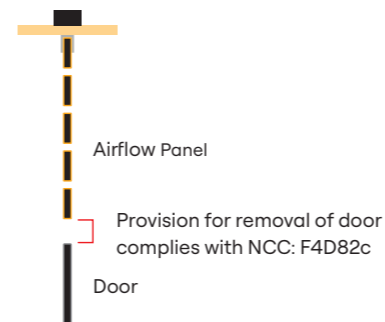

This system complies with Department of Education standards in most Australian states.

**REGULATORY COMPLIANCE**

- NCC 2022 Part F — Deem to Satisfy Provisions
- F4D81a — Unisex facility requirement for full height doors and partitions
- F4D82c — Door removable from outside if less than 1.2m between pan and doorway

- Cost-effective privacy partitioning system
- Nibs and divisional panels are mounted to the floor and fixed to the ceiling to maximise privacy
- DuraCube privacy edge is a standard inclusion
- Slotted panel above door enables ventilation
- DuraSafe 13mm compact laminate construction
- No edge strip required as compact laminate black core is visible on the edges
- Impact-resistant construction
- Vandal-resistant surface
- Waterproof, suitable for hose cleaning
- Easy to clean and sanitise
- Reduced maintenance time and cost
- Overall system height 2340mm to 3000mm AFFL

**“The full height privacy core partitioning system provides visual privacy and ventilation at an economical price.”**

**Harry Simpson**  
Sales Manager, DuraCube

**Slotted Panel Detail**

Plan

Note: Standard splash panel finishes at 1800mm AFFL. Full or extended height splash panel options are also available.