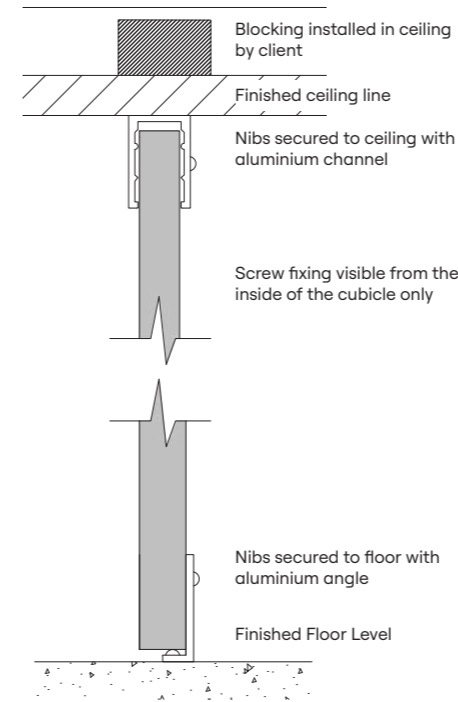

- Cost-effective privacy partitioning system
- Nibs and divisional panels are mounted to the floor and fixed to the ceiling to maximise privacy
- DuraCube privacy edge is a standard inclusion
- Slotted panel above door enables ventilation
- DuraSafe 13mm compact laminate construction
- No edge strip required as compact laminate black core is visible on the edges
- Impact-resistant construction
- Vandal-resistant surface
- Waterproof, suitable for hose cleaning
- Easy to clean and sanitise
- Reduced maintenance time and cost
- Overall system height 2340mm to 3000mm AFFL

**“The full height privacy core partitioning system provides visual privacy and ventilation at an economical price.”**

**Harry Simpson**  
Sales Manager, DuraCube

**Slotted Panel Detail**

Plan

Note: Standard splash panel finishes at 1800mm AFFL. Full or extended height splash panel options are also available.

Elevation

Ceiling Fixing Detail

Floor Mounting Detail

Section

**HOW TO SPECIFY**

**Product**  
DuraCube full height privacy core (FHPC)

**Door and Panel Construction Material**  
DuraSafe 13mm compact laminate

**Construction**  
Privacy edge angled door and nibs  
Privacy core ventilation panel

**Hardware**  
Viva satin chrome hardware is standard  
Other hardware is available – see pages 104-105

**Ceiling Fixing**  
Aluminium channel  
Colour – Select from options on page 105