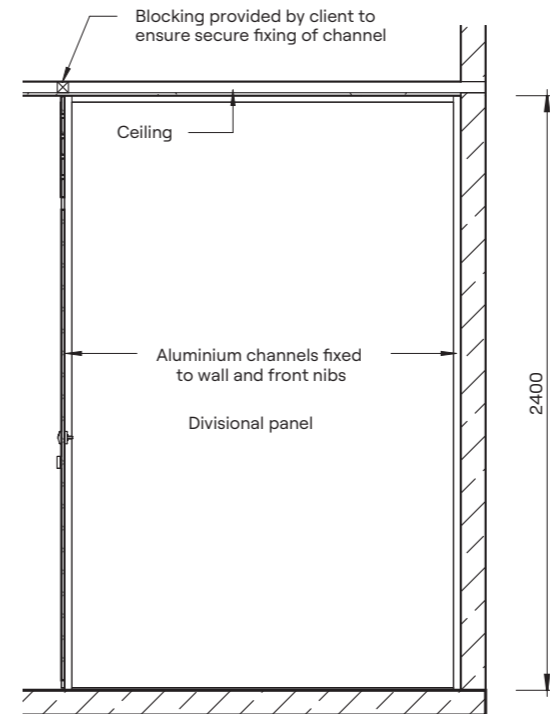

- Cost-effective privacy partitioning system
- Nibs and divisional panels are mounted to the floor and fixed to the ceiling to maximise privacy
- DuraCube privacy edge is a standard inclusion
- Slotted panel above door enables ventilation
- DuraSafe 13mm compact laminate construction
- No edge strip required as compact laminate black core is visible on the edges
- Impact-resistant construction
- Vandal-resistant surface
- Waterproof, suitable for hose cleaning
- Easy to clean and sanitise
- Reduced maintenance time and cost
- Overall system height 2340mm to 3000mm AFFL

**“The full height privacy core partitioning system provides visual privacy and ventilation at an economical price.”**

**Harry Simpson**  
Sales Manager, DuraCube

**Slotted Panel Detail**

Plan

Note: Standard splash panel finishes at 1800mm AFFL. Full or extended height splash panel options are also available.

Elevation

Ceiling Fixing Detail

Floor Mounting Detail

Section

**HOW TO SPECIFY**

**Product**  
DuraCube full height privacy core (FHPC)

**Door and Panel Construction Material**  
DuraSafe 13mm compact laminate