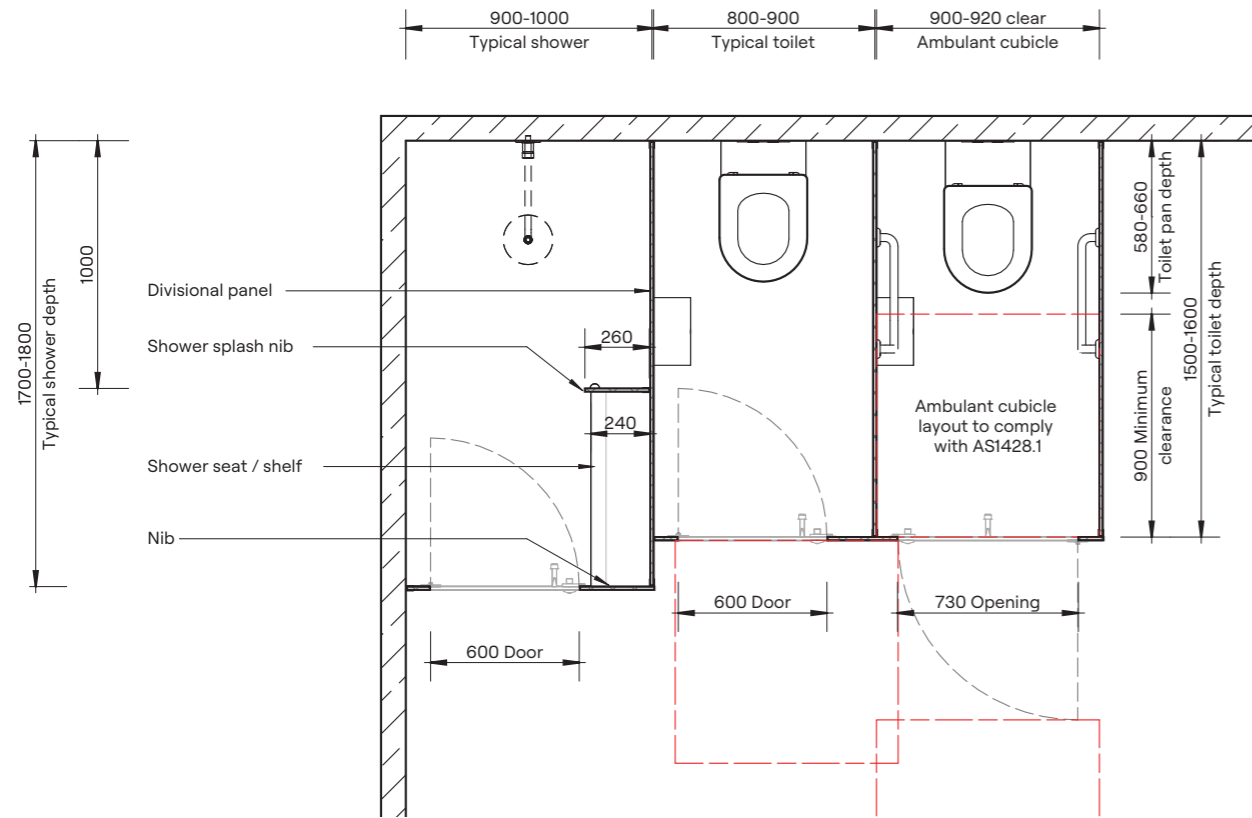

DuraSafe 268 Evening, and DuraSafe 5003 Phillipine Teak

**Our full height privacy core is a wet area partitioning system that provides visual privacy at an affordable price.**

Privacy core panels above the doors are slotted to provide air circulation.

This system complies with Department of Education standards in most Australian states.

**REGULATORY COMPLIANCE**

- NCC 2022 Part F — Deem to Satisfy Provisions
- F4D81a — Unisex facility requirement for full height doors and partitions
- F4D82c — Door removable from outside if less than 1.2m between pan and doorway

- Cost-effective privacy partitioning system
- Nibs and divisional panels are mounted to the floor and fixed to the ceiling to maximise privacy
- DuraCube privacy edge is a standard inclusion
- Slotted panel above door enables ventilation
- DuraSafe 13mm compact laminate construction
- No edge strip required as compact laminate black core is visible on the edges
- Impact-resistant construction
- Vandal-resistant surface
- Waterproof, suitable for hose cleaning
- Easy to clean and sanitise
- Reduced maintenance time and cost
- Overall system height 2340mm to 3000mm AFFL

**“The full height privacy core partitioning system provides visual privacy and ventilation at an economical price.”**

**Harry Simpson**  
Sales Manager, DuraCube

**Slotted Panel Detail**

Plan

Note: Standard splash panel finishes at 1800mm AFFL. Full or extended height splash panel options are also available.