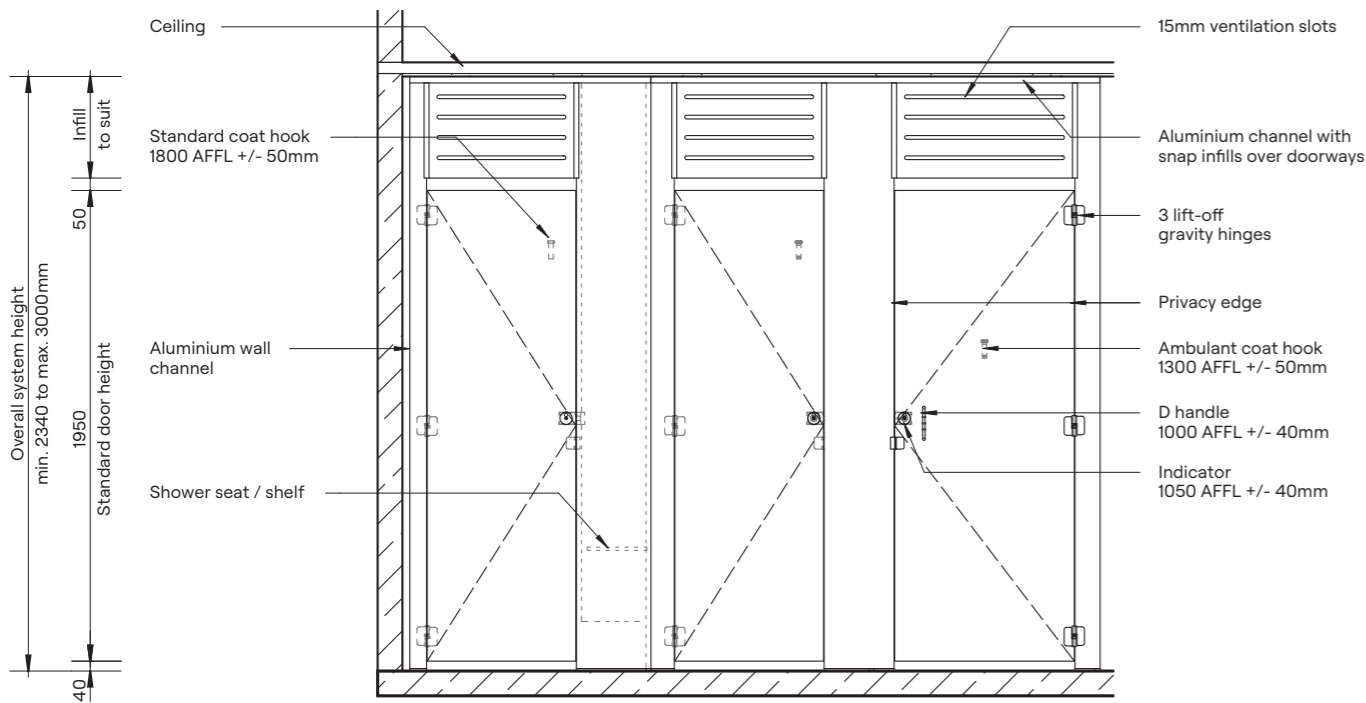

- Cost-effective privacy partitioning system
- Nibs and divisional panels are mounted to the floor and fixed to the ceiling to maximise privacy
- DuraCube privacy edge is a standard inclusion
- Slotted panel above door enables ventilation
- DuraSafe 13mm compact laminate construction
- No edge strip required as compact laminate black core is visible on the edges
- Impact-resistant construction
- Vandal-resistant surface
- Waterproof, suitable for hose cleaning
- Easy to clean and sanitise
- Reduced maintenance time and cost
- Overall system height 2340mm to 3000mm AFFL

“The full height privacy core partitioning system provides visual privacy and ventilation at an economical price.”

Harry Simpson
Sales Manager, DuraCube

Slotted Panel Detail

Plan

Elevation

Ceiling Fixing Detail

Floor Mounting Detail

Section

HOW TO SPECIFY

Product
DuraCube full height privacy core (FHPC)

Door and Panel Construction Material
DuraSafe 13mm compact laminate

Construction
Privacy edge angled door and nibs
Privacy core ventilation panel