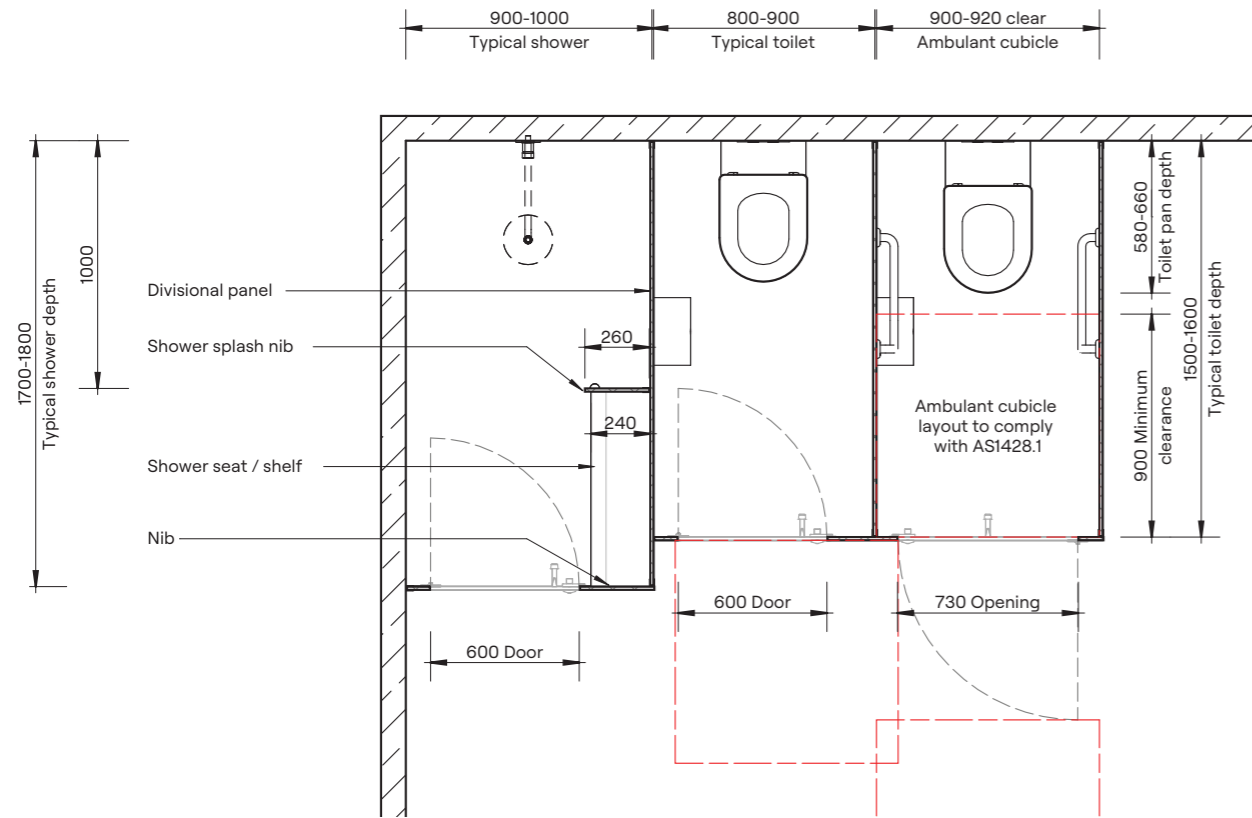

DuraSafe 268 Evening, and DuraSafe 5003 Phillipine Teak

Our full height privacy core is a wet area partitioning system that provides visual privacy at an affordable price.

Privacy core panels above the doors are slotted to provide air circulation.

- Cost-effective privacy partitioning system
- Nibs and divisional panels are mounted to the floor and fixed to the ceiling to maximise privacy
- DuraCube privacy edge is a standard inclusion
- Slotted panel above door enables ventilation
- DuraSafe 13mm compact laminate construction
- No edge strip required as compact laminate black core is visible on the edges
- Impact-resistant construction
- Vandal-resistant surface
- Waterproof, suitable for hose cleaning
- Easy to clean and sanitise
- Reduced maintenance time and cost
- Overall system height 2340mm to 3000mm AFFL

“The full height privacy core partitioning system provides visual privacy and ventilation at an economical price.”

Harry Simpson
Sales Manager, DuraCube

Slotted Panel Detail

Plan

Elevation

Ceiling Fixing Detail

Floor Mounting Detail

Section

HOW TO SPECIFY

Product
DuraCube full height privacy core (FHPC)

Door and Panel Construction Material
DuraSafe 13mm compact laminate

Construction
Privacy edge angled door and nibs
Privacy core ventilation panel