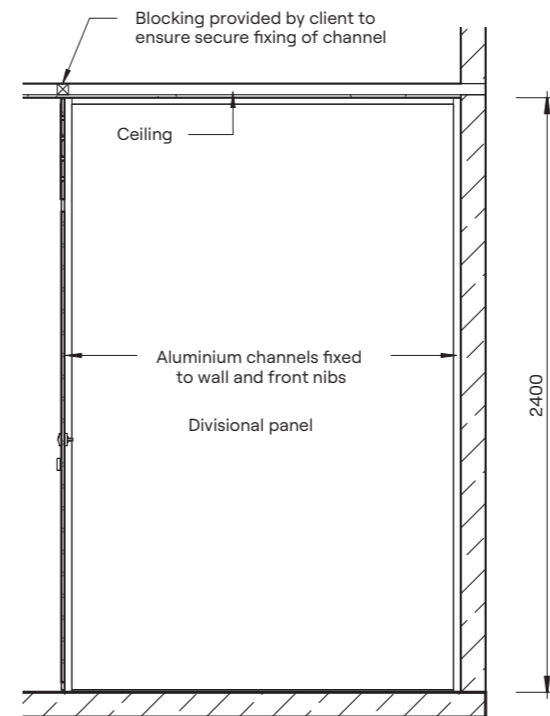

- Cost-effective privacy partitioning system
- Nibs and divisional panels are mounted to the floor and fixed to the ceiling to maximise privacy
- DuraCube privacy edge is a standard inclusion
- Slotted panel above door enables ventilation
- DuraSafe 13mm compact laminate construction
- No edge strip required as compact laminate black core is visible on the edges
- Impact-resistant construction
- Vandal-resistant surface
- Waterproof, suitable for hose cleaning
- Easy to clean and sanitise
- Reduced maintenance time and cost
- Overall system height 2340mm to 3000mm AFFL

“The full height privacy core partitioning system provides visual privacy and ventilation at an economical price.”

Harry Simpson
Sales Manager, DuraCube

Slotted Panel Detail

Plan

Elevation

Ceiling Fixing Detail

Floor Mounting Detail

Section

HOW TO SPECIFY

Product
DuraCube full height privacy core (FHPC)

Door and Panel Construction Material
DuraSafe 13mm compact laminate

Construction
Privacy edge angled door and nibs
Privacy core ventilation panel