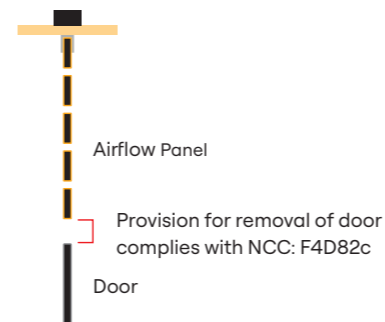

Ceiling Fixing Detail

Slotted Panel Detail