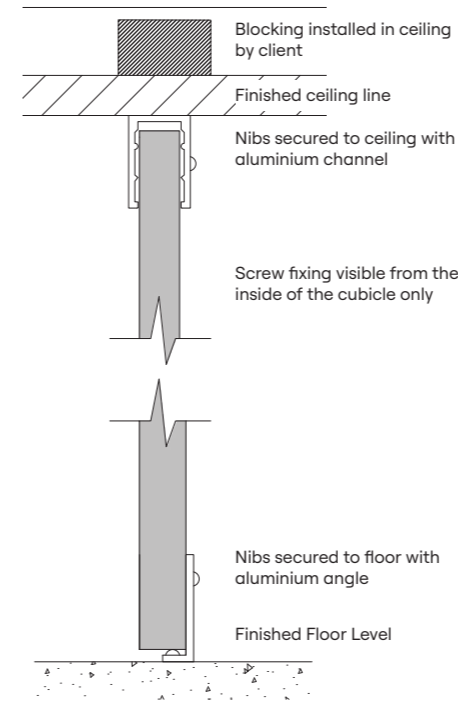

- Cost-effective privacy partitioning system
- Nibs and divisional panels are mounted to the floor and fixed to the ceiling to maximise privacy
- DuraCube privacy edge is a standard inclusion
- Slotted panel above door enables ventilation
- DuraSafe 13mm compact laminate construction
- No edge strip required as compact laminate black core is visible on the edges
- Impact-resistant construction
- Vandal-resistant surface
- Waterproof, suitable for hose cleaning
- Easy to clean and sanitise
- Reduced maintenance time and cost
- Overall system height 2340mm to 3000mm AFFL

“The full height privacy core partitioning system provides visual privacy and ventilation at an economical price.”

Harry Simpson
Sales Manager, DuraCube

Slotted Panel Detail

Plan

Elevation

Ceiling Fixing Detail

Floor Mounting Detail

Section

HOW TO SPECIFY

Product
DuraCube full height privacy core (FHPC)

Door and Panel Construction Material
DuraSafe 13mm compact laminate

Construction
Privacy edge angled door and nibs
Privacy core ventilation panel