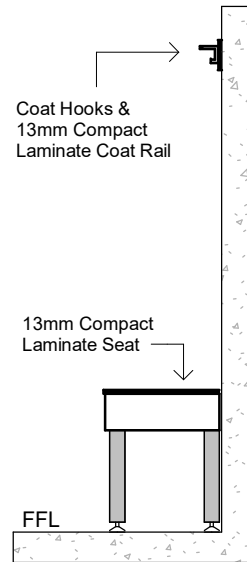

Island Seating Front View

Island Seating End View

Wall Seating Front View

Wall Seating End View

Island Seating Top View

Wall Seating Top View

DURACUBE
table partitions

P: 1300 387 288
E: sales@duracube.com.au
www.duracube.com.au

Duracube

Typical Layouts

Bench Seating
Detail Drawings

Drawn by	Author
Date	09/12/17
Job #	Project Number
Scale	1 : 25

Signature
Date

A101