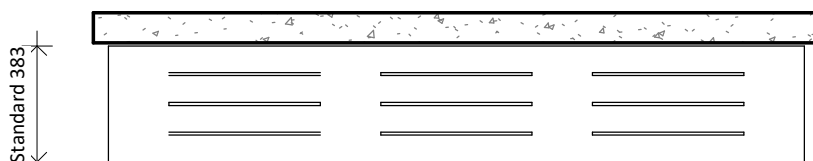

Wall Seating Top View

DURACUBE
table partitions

P: 1300 387 288
E: sales@duracube.com.au
www.duracube.com.au

Duracube

Typical Layouts

Bench Seating
Detail Drawings

Drawn by	Author
Date	09/12/17
Job #	Project Number
Scale	1 : 25

Signature
Date

A101