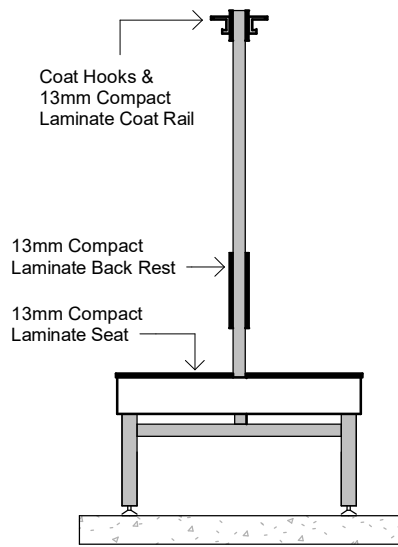

Island Seating Front View

Island Seating End View

Wall Seating Front View

Wall Seating End View

Island Seating Top View

Wall Seating Top View

DURACUBE
table partitions

P: 1300 387 288
E: sales@duracube.com.au
www.duracube.com.au

Duracube

Typical Layouts

Bench Seating
Detail Drawings

Drawn by	Author
Date	09/12/17
Job #	Project Number
Scale	1 : 25

Signature
Date

A101