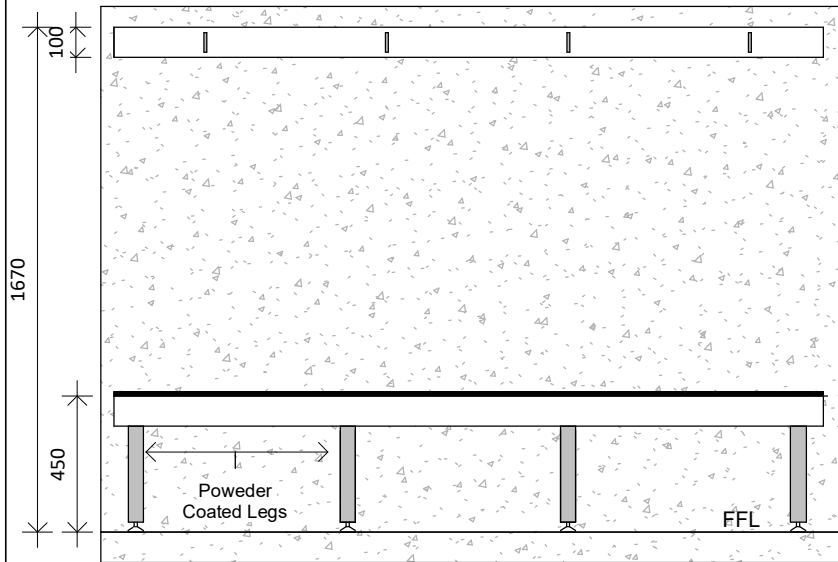

Island Seating Front View

Island Seating End View

Wall Seating Front View

Wall Seating End View

Island Seating Top View

Wall Seating Top View

DURACUBE
table partitions

P: 1300 387 288
E: sales@duracube.com.au
www.duracube.com.au

Duracube

Typical Layouts

Bench Seating
Detail Drawings

Drawn by	Author
Date	09/12/17
Job #	Project Number
Scale	1 : 25

Signature
Date

A101