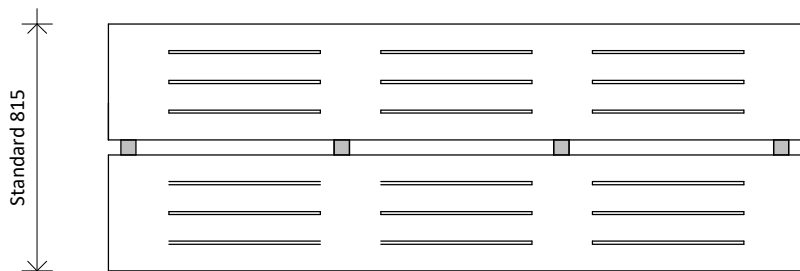

Island Seating Front View

Island Seating End View

Wall Seating Front View

Wall Seating End View

Island Seating Top View

Wall Seating Top View

DURACUBE
table partitions

P: 1300 387 288
E: sales@duracube.com.au
www.duracube.com.au

Duracube

Typical Layouts

Bench Seating
Detail Drawings

Drawn by	Author
Date	09/12/17
Job #	Project Number
Scale	1 : 25

Signature
Date

A101