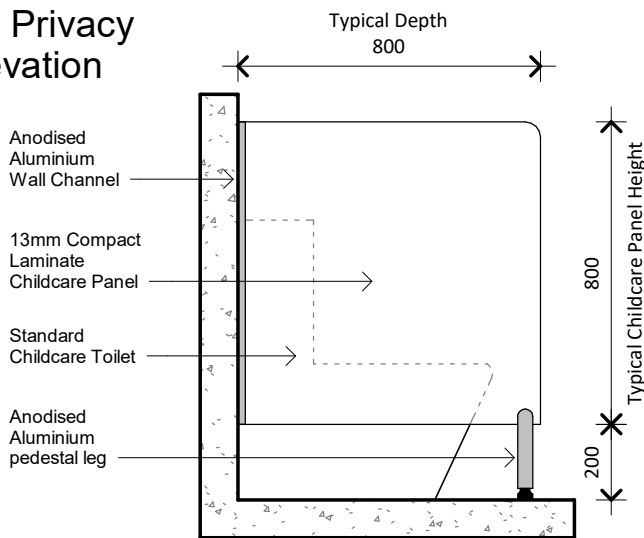

Urinal Privacy Panel Elevation

Urinal Privacy Panel Plan View

Childcare Privacy Panel Elevation

Childcare Privacy Panel Plan View

P: 1300 387 288
E: sales@duracube.com.au
www.duracube.com.au

Duracube	
Typical Layouts	
Privacy Panels	