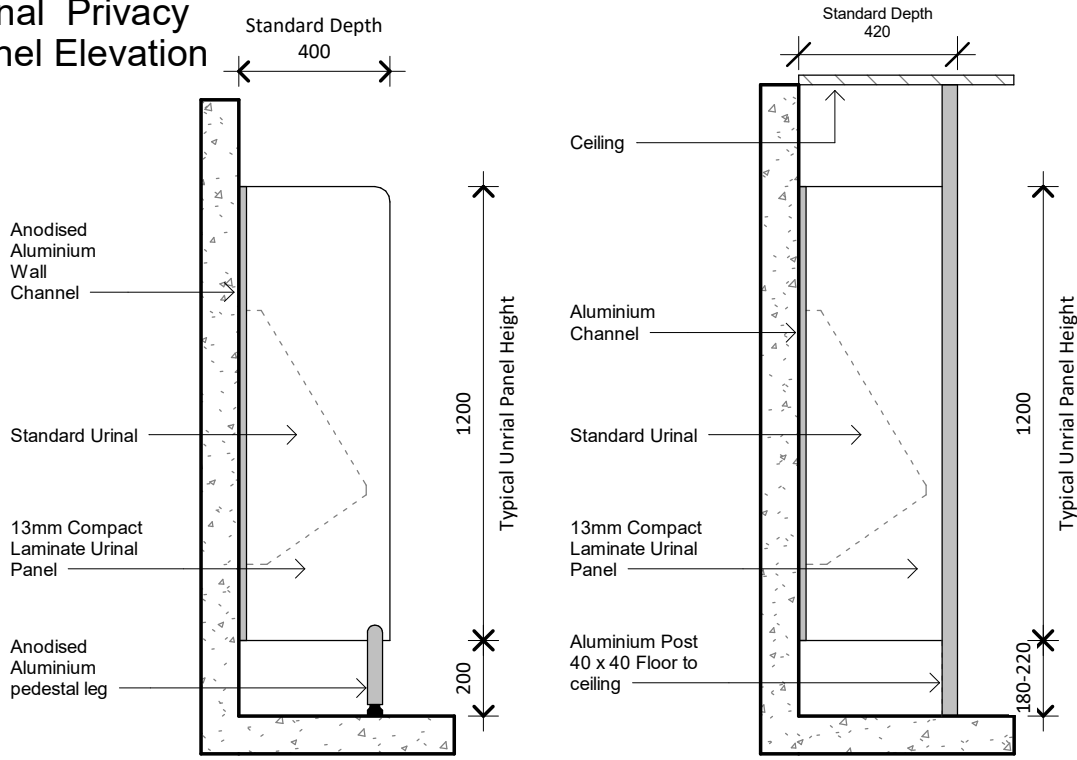

Urinal Privacy Panel Elevation

Urinal Privacy Panel Plan View

Childcare Privacy Panel Elevation

Childcare Privacy Panel Plan View

P: 1300 387 288
E: sales@duracube.com.au
www.duracube.com.au

Duracube	
Typical Layouts	
Privacy Panels	

Drawn by	Duracube
Date	-
Job #	-
Scale	1 : 20

Signature	
Date	

A101