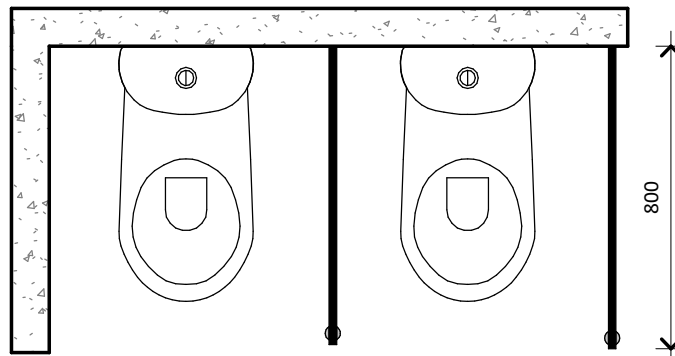

Urinal Privacy Panel Elevation

Urinal Privacy Panel Plan View

Childcare Privacy Panel Elevation

Childcare Privacy Panel Plan View

P: 1300 387 288
E: sales@duracube.com.au
www.duracube.com.au

Duracube	
Typical Layouts	
Privacy Panels	

Drawn by	Duracube
Date	-
Job #	-
Scale	1 : 20

Signature	
Date	

A101