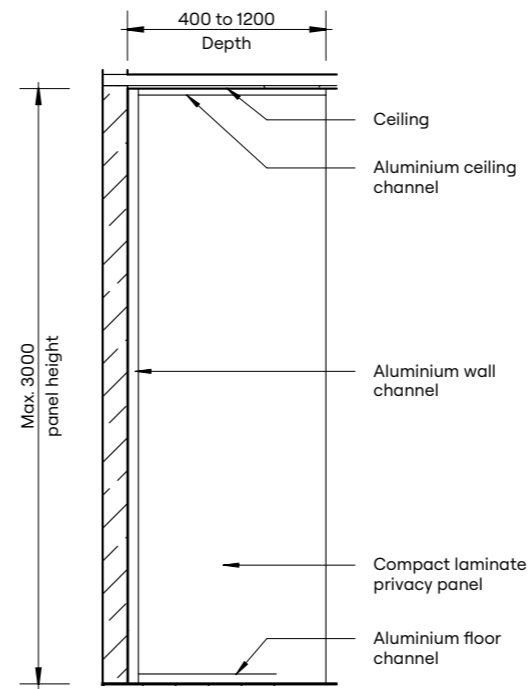

Privacy Panel – Wall Mount

Privacy Panel – Pedestal Mount

Privacy Panel – Childcare

Privacy Panel – Full Height

Privacy Panel – Post Fixed

Privacy Panel – Wall Mount

Privacy Panel – Pedestal Mount

Privacy Panel – Full Height

Privacy Panel – Post Fixed

Privacy Panel – Childcare

HOW TO SPECIFY				
Product Name	Materials	Typical Height	Typical Width	Floor Mount/Ceiling Fixed
Privacy Panel – Wall Mount (PWM)	DuraSafe 13mm Compact Laminate	1400mm AFFL	400mm	Wall mount only with aluminium T-channel
Privacy Panel – Pedestal Mount (PPM)		1400mm AFFL	400mm	Floor mount with adjustable 200mm aluminium pedestal legs
Privacy Panel – Childcare (PCC)		1000mm AFFL	800mm	Floor mount with adjustable 200mm aluminium pedestal legs
Privacy Panel – Full Height (PFH)		To Ceiling Max. 3000mm	400mm to 1200mm	Floor mount with aluminium angle Ceiling fixed with aluminium channel
Privacy Panel – Post Fixed (PPF)		2000mm AFFL	400mm to 1200mm	40 × 40mm floor-to-ceiling square post