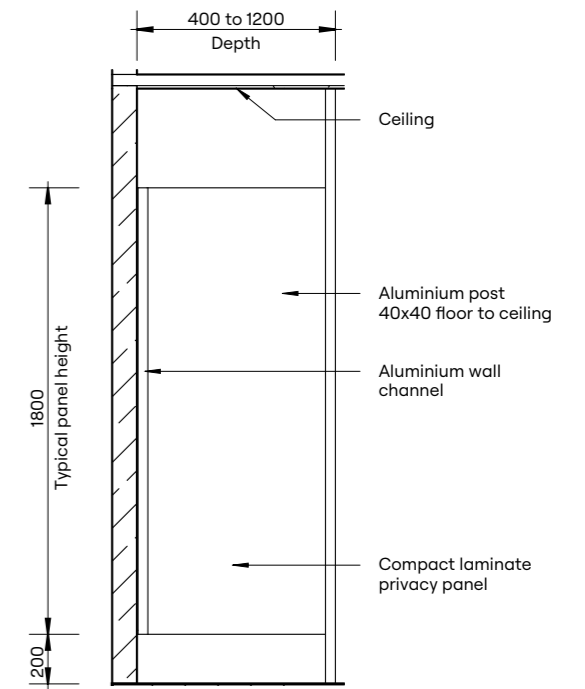

Privacy Panel – Wall Mount

Privacy Panel – Pedestal Mount

Privacy Panel – Childcare

Privacy Panel – Full Height

Privacy Panel – Post Fixed

Privacy Panel – Wall Mount

Privacy Panel – Pedestal Mount

Privacy Panel – Full Height

Privacy Panel – Post Fixed

Privacy Panel – Childcare

HOW TO SPECIFY				
Product Name	Materials	Typical Height	Typical Width	Floor Mount/Ceiling Fixed
Privacy Panel – Wall Mount (PWM)	DuraSafe 13mm Compact Laminate	1400mm AFFL	400mm	Wall mount only with aluminium T-channel
Privacy Panel – Pedestal Mount (PPM)		1400mm AFFL	400mm	Floor mount with adjustable 200mm aluminium pedestal legs
Privacy Panel – Childcare (PCC)		1000mm AFFL	800mm	Floor mount with adjustable 200mm aluminium pedestal legs
Privacy Panel – Full Height (PFH)		To Ceiling Max. 3000mm	400mm to 1200mm	Floor mount with aluminium angle Ceiling fixed with aluminium channel
Privacy Panel – Post Fixed (PPF)		2000mm AFFL	400mm to 1200mm	40 × 40mm floor-to-ceiling square post