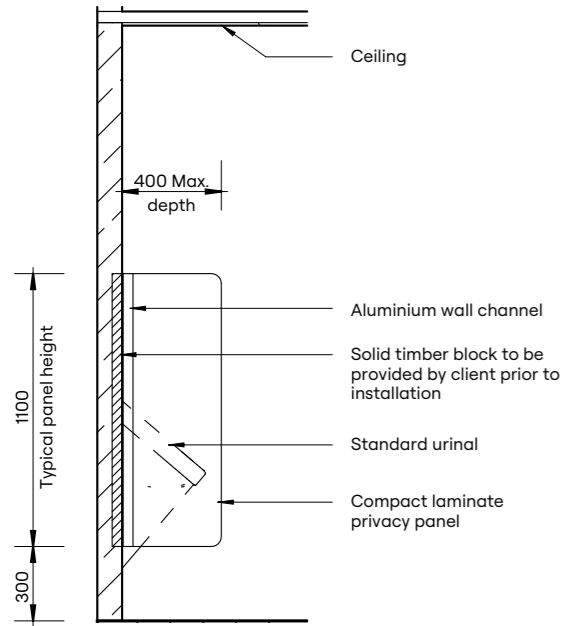

Privacy Panel – Wall Mount

Privacy Panel – Pedestal Mount

Privacy Panel – Childcare

Privacy Panel – Full Height

Privacy Panel – Post Fixed

Privacy Panel – Wall Mount

Privacy Panel – Pedestal Mount

Privacy Panel – Full Height

Privacy Panel – Post Fixed

Privacy Panel – Childcare

HOW TO SPECIFY				
Product Name	Materials	Typical Height	Typical Width	Floor Mount/Ceiling Fixed
Privacy Panel – Wall Mount (PWM)	DuraSafe 13mm Compact Laminate	1400mm AFFL	400mm	Wall mount only with aluminium T-channel
Privacy Panel – Pedestal Mount (PPM)		1400mm AFFL	400mm	Floor mount with adjustable 200mm aluminium pedestal legs
Privacy Panel – Childcare (PCC)		1000mm AFFL	800mm	Floor mount with adjustable 200mm aluminium pedestal legs
Privacy Panel – Full Height (PFH)		To Ceiling Max. 3000mm	400mm to 1200mm	Floor mount with aluminium angle Ceiling fixed with aluminium channel
Privacy Panel – Post Fixed (PPF)		2000mm AFFL	400mm to 1200mm	40 × 40mm floor-to-ceiling square post