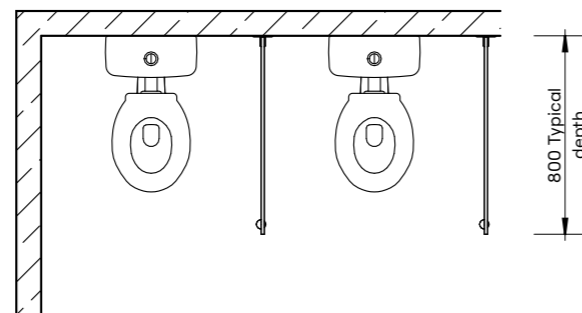

Privacy Panel – Wall Mount

Privacy Panel – Pedestal Mount

Privacy Panel – Childcare

Privacy Panel – Full Height

Privacy Panel – Post Fixed

Privacy Panel – Wall Mount

Privacy Panel – Pedestal Mount

Privacy Panel – Full Height

Privacy Panel – Post Fixed

Privacy Panel – Childcare

HOW TO SPECIFY				
Product Name	Materials	Typical Height	Typical Width	Floor Mount/Ceiling Fixed
Privacy Panel – Wall Mount (PWM)	DuraSafe 13mm Compact Laminate	1400mm AFFL	400mm	Wall mount only with aluminium T-channel
Privacy Panel – Pedestal Mount (PPM)		1400mm AFFL	400mm	Floor mount with adjustable 200mm aluminium pedestal legs
Privacy Panel – Childcare (PCC)		1000mm AFFL	800mm	Floor mount with adjustable 200mm aluminium pedestal legs
Privacy Panel – Full Height (PFH)		To Ceiling Max. 3000mm	400mm to 1200mm	Floor mount with aluminium angle Ceiling fixed with aluminium channel
Privacy Panel – Post Fixed (PPF)		2000mm AFFL	400mm to 1200mm	40 × 40mm floor-to-ceiling square post