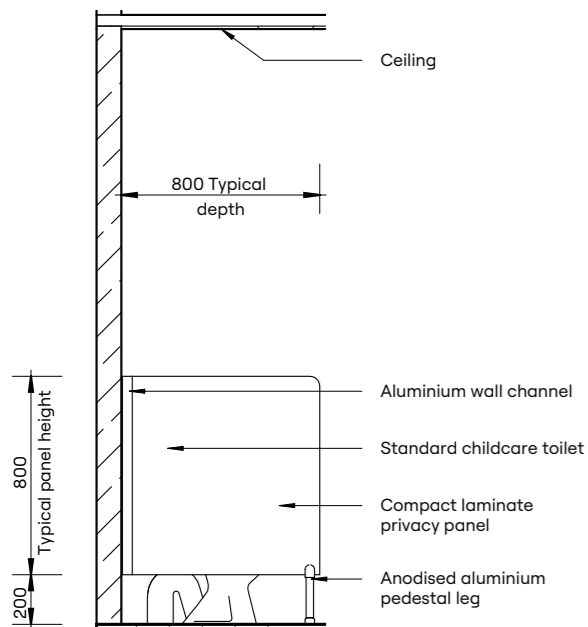

Privacy Panel – Wall Mount

Privacy Panel – Pedestal Mount

Privacy Panel – Childcare

Privacy Panel – Full Height

Privacy Panel – Post Fixed

Privacy Panel – Wall Mount

Privacy Panel – Pedestal Mount

Privacy Panel – Full Height

Privacy Panel – Post Fixed

Privacy Panel – Childcare

HOW TO SPECIFY				
Product Name	Materials	Typical Height	Typical Width	Floor Mount/Ceiling Fixed
Privacy Panel – Wall Mount (PWM)	DuraSafe 13mm Compact Laminate	1400mm AFFL	400mm	Wall mount only with aluminium T-channel
Privacy Panel – Pedestal Mount (PPM)		1400mm AFFL	400mm	Floor mount with adjustable 200mm aluminium pedestal legs
Privacy Panel – Childcare (PCC)		1000mm AFFL	800mm	Floor mount with adjustable 200mm aluminium pedestal legs
Privacy Panel – Full Height (PFH)		To Ceiling Max. 3000mm	400mm to 1200mm	Floor mount with aluminium angle Ceiling fixed with aluminium channel
Privacy Panel – Post Fixed (PPF)		2000mm AFFL	400mm to 1200mm	40 × 40mm floor-to-ceiling square post