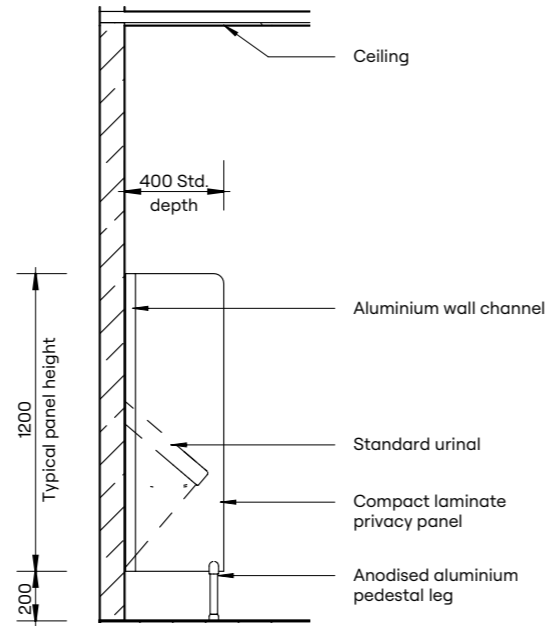

Privacy Panel – Wall Mount

Privacy Panel – Pedestal Mount

Privacy Panel – Childcare

Privacy Panel – Full Height

Privacy Panel – Post Fixed

Privacy Panel – Wall Mount

Privacy Panel – Pedestal Mount

Privacy Panel – Full Height

Privacy Panel – Post Fixed

Privacy Panel – Childcare

HOW TO SPECIFY				
Product Name	Materials	Typical Height	Typical Width	Floor Mount/Ceiling Fixed
Privacy Panel – Wall Mount (PWM)	DuraSafe 13mm Compact Laminate	1400mm AFFL	400mm	Wall mount only with aluminium T-channel
Privacy Panel – Pedestal Mount (PPM)		1400mm AFFL	400mm	Floor mount with adjustable 200mm aluminium pedestal legs
Privacy Panel – Childcare (PCC)		1000mm AFFL	800mm	Floor mount with adjustable 200mm aluminium pedestal legs
Privacy Panel – Full Height (PFH)		To Ceiling Max. 3000mm	400mm to 1200mm	Floor mount with aluminium angle Ceiling fixed with aluminium channel
Privacy Panel – Post Fixed (PPF)		2000mm AFFL	400mm to 1200mm	40 × 40mm floor-to-ceiling square post