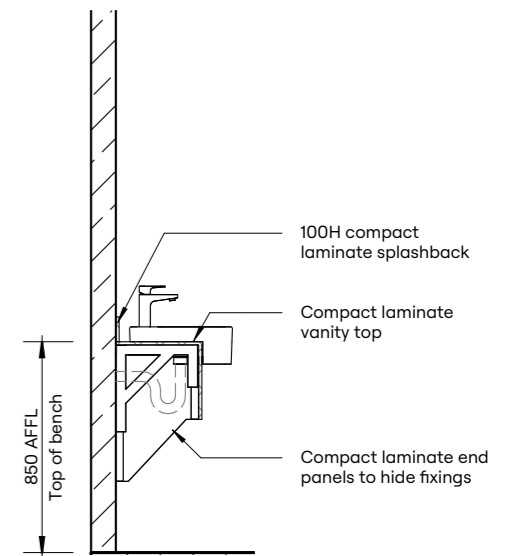

Vanity Bench – Inset

HOW TO SPECIFY	
Product	DuraCube vanity bench – Inset (VB520)
Vanity Bench Construction Material	DuraSafe 13mm compact laminate
Wall Fixing	DuraSafe custom brackets

Vanity Bench – Semi-Recessed

HOW TO SPECIFY	
Product	DuraCube vanity bench – semi-recessed (VB350)
Vanity Bench Construction Material	DuraSafe 13mm compact laminate
Wall Fixing	DuraSafe custom brackets

Section