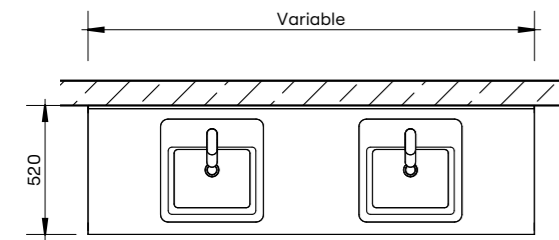

Vanity Bench – Inset

HOW TO SPECIFY	
Product	DuraCube vanity bench – Inset (VB520)
Vanity Bench Construction Material	DuraSafe 13mm compact laminate
Wall Fixing	DuraSafe custom brackets

Plan

Vanity Bench – Semi-Recessed

HOW TO SPECIFY	
Product	DuraCube vanity bench – semi-recessed (VB350)
Vanity Bench Construction Material	DuraSafe 13mm compact laminate
Wall Fixing	DuraSafe custom brackets