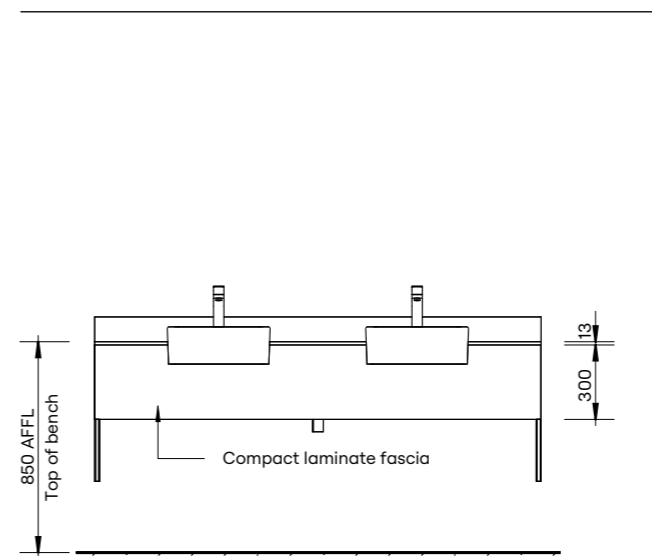

Vanity Bench – Inset

HOW TO SPECIFY	
Product	DuraCube vanity bench – Inset (VB520)
Vanity Bench Construction Material	DuraSafe 13mm compact laminate
Wall Fixing	DuraSafe custom brackets

Vanity Bench – Semi-Recessed

HOW TO SPECIFY	
Product	DuraCube vanity bench – semi-recessed (VB350)
Vanity Bench Construction Material	DuraSafe 13mm compact laminate
Wall Fixing	DuraSafe custom brackets

Elevation