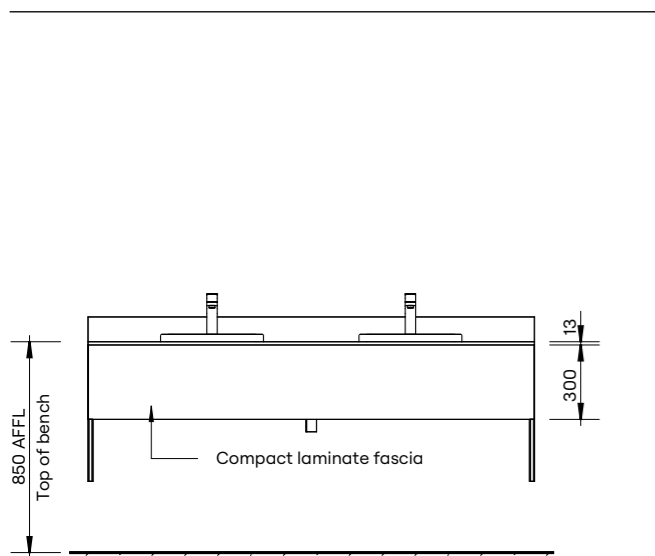

Vanity Bench – Inset

HOW TO SPECIFY	
Product	DuraCube vanity bench – Inset (VB520)
Vanity Bench Construction Material	DuraSafe 13mm compact laminate
Wall Fixing	DuraSafe custom brackets

Elevation

Vanity Bench – Semi-Recessed

HOW TO SPECIFY	
Product	DuraCube vanity bench – semi-recessed (VB350)
Vanity Bench Construction Material	DuraSafe 13mm compact laminate
Wall Fixing	DuraSafe custom brackets