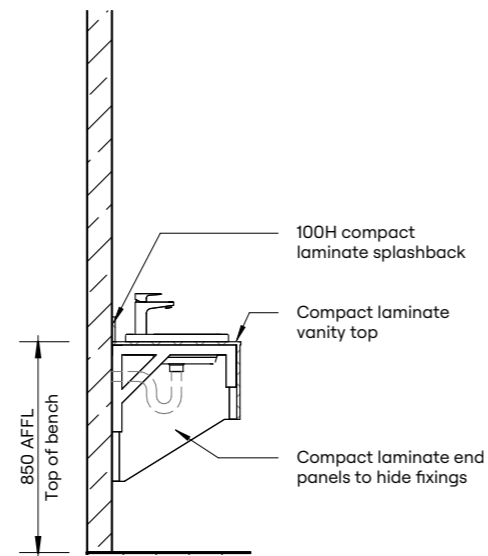

FEATURES & BENEFITS

- DuraSafe 13mm compact laminate construction
- Basin can be inset or semi-recessed
- Prefabricated vanity with basin cut-out reduces installation time on-site
- Waterproof compact laminate ensures no swelling when in contact with water
- Compact laminate bench will coordinate with partitioning system
- Cost-effective alternative to engineered stone and natural stone benchtop
- A large range of compact laminate colours are available in stock
- Available as a vanity bench or vanity cabinet

Vanity Bench – Inset

| HOW TO SPECIFY | |
|---|---------------------------------------|
| Product | DuraCube vanity bench – Inset (VB520) |
| Vanity Bench Construction Material | DuraSafe 13mm compact laminate |
| Wall Fixing | DuraSafe custom brackets |

Plan

Elevation

Section

Vanity Bench – Semi-Recessed

| HOW TO SPECIFY | |
|---|---|
| Product | DuraCube vanity bench – semi-recessed (VB350) |
| Vanity Bench Construction Material | DuraSafe 13mm compact laminate |
| Wall Fixing | DuraSafe custom brackets |