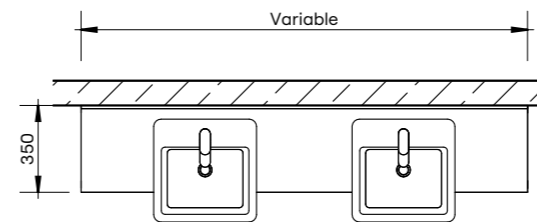

Vanity Bench – Inset

| HOW TO SPECIFY | |
|---|---------------------------------------|
| Product | DuraCube vanity bench – Inset (VB520) |
| Vanity Bench Construction Material | DuraSafe 13mm compact laminate |
| Wall Fixing | DuraSafe custom brackets |

Plan

Elevation

Section

Vanity Bench – Semi-Recessed

| HOW TO SPECIFY | |
|---|---|
| Product | DuraCube vanity bench – semi-recessed (VB350) |
| Vanity Bench Construction Material | DuraSafe 13mm compact laminate |
| Wall Fixing | DuraSafe custom brackets |