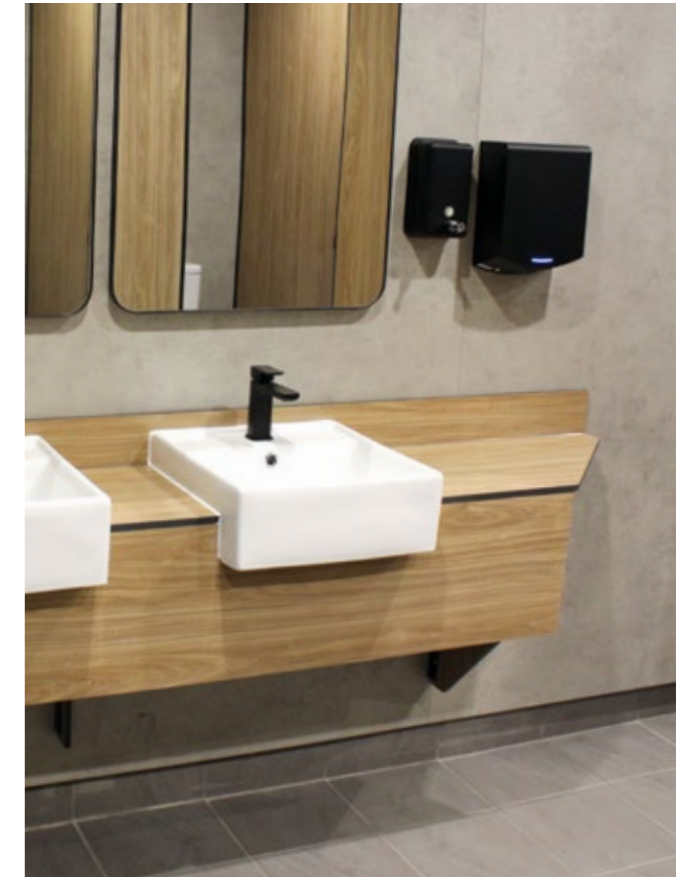

SECTION 5

VANITY BENCHES

| | |
|------------------------------|----|
| Overview | 74 |
| Vanity Bench – Inset | 76 |
| Vanity Bench – Semi-Recessed | 77 |

DuraCube vanity benches are made to measure and precut ready for quick on-site installation.

A large range of compact laminate colours are available to complement the partitioning system.

DuraCube compact laminate is antiviral, antifungal and antibacterial. It's the ideal surface for vanity benches in any commercial wet area.

FEATURES & BENEFITS

- DuraSafe 13mm compact laminate construction
- Basin can be inset or semi-recessed
- Prefabricated vanity with basin cut-out reduces installation time on-site
- Waterproof compact laminate ensures no swelling when in contact with water
- Compact laminate bench will coordinate with partitioning system
- Cost-effective alternative to engineered stone and natural stone benchtop
- A large range of compact laminate colours are available in stock
- Available as a vanity bench or vanity cabinet