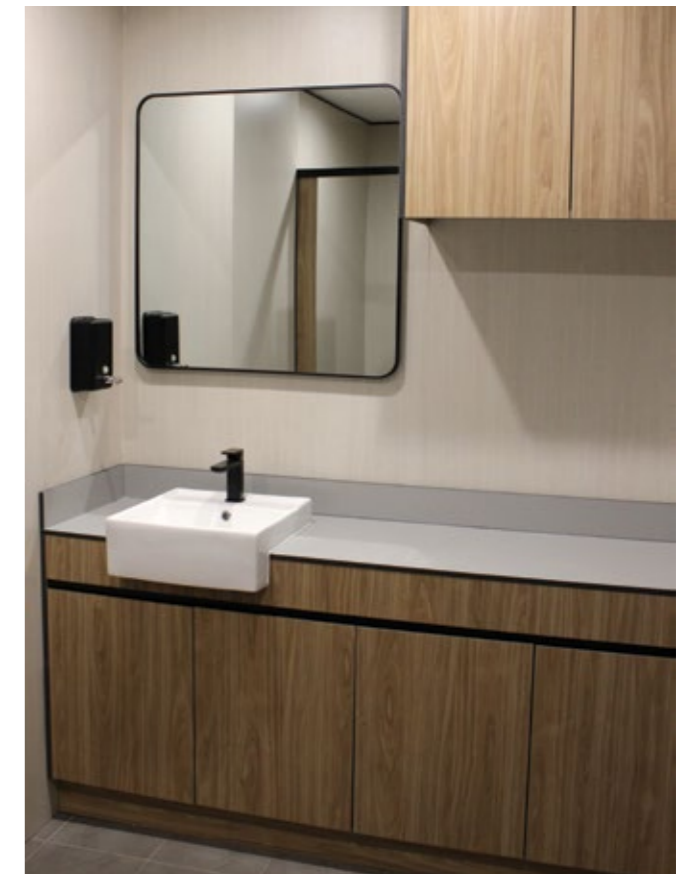

SECTION 5

VANITY BENCHES

| | |
|------------------------------|----|
| Overview | 74 |
| Vanity Bench – Inset | 76 |
| Vanity Bench – Semi-Recessed | 77 |

DuraCube vanity benches are made to measure and precut ready for quick on-site installation.

A large range of compact laminate colours are available to complement the partitioning system.

DuraCube compact laminate is antiviral, antifungal and antibacterial. It's the ideal surface for vanity benches in any commercial wet area.

FEATURES & BENEFITS

- DuraSafe 13mm compact laminate construction
- Basin can be inset or semi-recessed
- Prefabricated vanity with basin cut-out reduces installation time on-site
- Waterproof compact laminate ensures no swelling when in contact with water
- Compact laminate bench will coordinate with partitioning system
- Cost-effective alternative to engineered stone and natural stone benchtop
- A large range of compact laminate colours are available in stock
- Available as a vanity bench or vanity cabinet