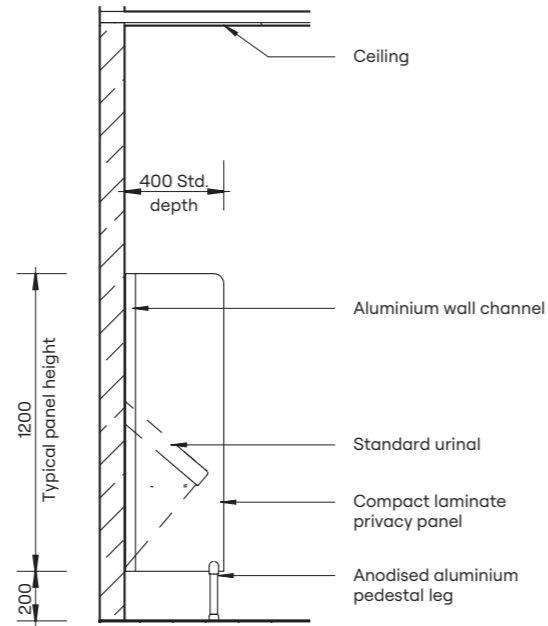

Privacy Panel – Wall Mount (PWM)

Privacy Panel – Pedestal Mount (PPM)

Privacy Panel – Childcare (PCC)

Privacy Panel – Full Height (PFH)

Privacy Panel – Post Fixed (PPF)

Privacy Panel – Wall Mount (PWM)

Privacy Panel – Pedestal Mount (PPM)

Privacy Panel – Full Height (PFH)

Privacy Panel – Post Fixed (PPF)

Privacy Panel – Childcare (PCC)

HOW TO SPECIFY				
Product Name	Materials	Typical Height	Typical Width	Floor Mount/Ceiling Fixed
Privacy Panel – Wall Mount (PWM)	DuraSafe 13mm Compact Laminate	1400mm AFFL	400mm	Wall mount only with aluminium T-channel
Privacy Panel – Pedestal Mount (PPM)		1400mm AFFL	400mm	Floor mount with adjustable 200mm aluminium pedestal legs
Privacy Panel – Childcare (PCC)		1000mm AFFL	800mm	Floor mount with adjustable 200mm aluminium pedestal legs
Privacy Panel – Full Height (PFH)		To Ceiling Max. 3000mm	400mm to 1200mm	Floor mount with aluminium angle Ceiling fixed with aluminium channel
Privacy Panel – Post Fixed (PPF)		2000mm AFFL	400mm to 1200mm	40 × 40mm floor-to-ceiling square post