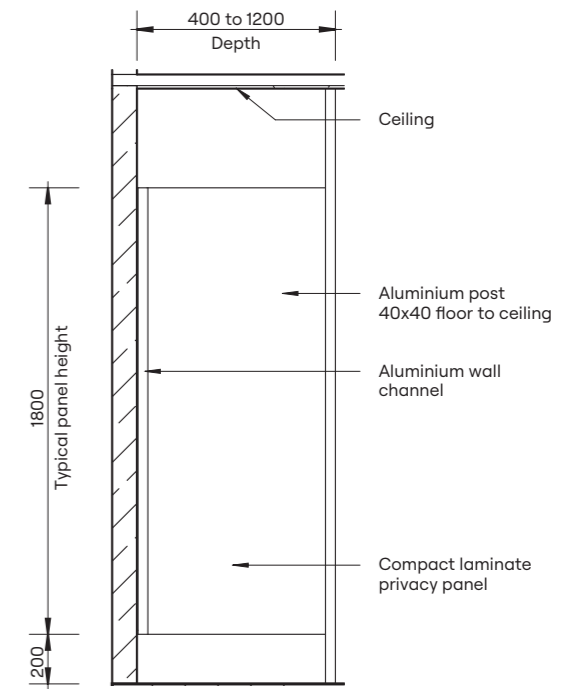

Privacy Panel – Wall Mount (PWM)

Privacy Panel – Pedestal Mount (PPM)

Privacy Panel – Childcare (PCC)

Privacy Panel – Full Height (PFH)

Privacy Panel – Post Fixed (PPF)

Privacy Panel – Wall Mount (PWM)

Privacy Panel – Pedestal Mount (PPM)

Privacy Panel – Full Height (PFH)

Privacy Panel – Post Fixed (PPF)

Privacy Panel – Childcare (PCC)

HOW TO SPECIFY				
Product Name	Materials	Typical Height	Typical Width	Floor Mount/Ceiling Fixed
Privacy Panel – Wall Mount (PWM)	DuraSafe 13mm Compact Laminate	1400mm AFFL	400mm	Wall mount only with aluminium T-channel
Privacy Panel – Pedestal Mount (PPM)		1400mm AFFL	400mm	Floor mount with adjustable 200mm aluminium pedestal legs
Privacy Panel – Childcare (PCC)		1000mm AFFL	800mm	Floor mount with adjustable 200mm aluminium pedestal legs
Privacy Panel – Full Height (PFH)		To Ceiling Max. 3000mm	400mm to 1200mm	Floor mount with aluminium angle Ceiling fixed with aluminium channel
Privacy Panel – Post Fixed (PPF)		2000mm AFFL	400mm to 1200mm	40 × 40mm floor-to-ceiling square post