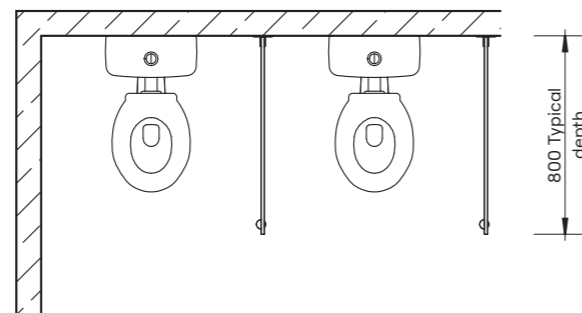

Privacy Panel – Wall Mount (PWM)

Privacy Panel – Pedestal Mount (PPM)

Privacy Panel – Childcare (PCC)

Privacy Panel – Full Height (PFH)

Privacy Panel – Post Fixed (PPF)

Privacy Panel – Wall Mount (PWM)

Privacy Panel – Pedestal Mount (PPM)

Privacy Panel – Full Height (PFH)

Privacy Panel – Post Fixed (PPF)

Privacy Panel – Childcare (PCC)

HOW TO SPECIFY				
Product Name	Materials	Typical Height	Typical Width	Floor Mount/Ceiling Fixed
Privacy Panel – Wall Mount (PWM)	DuraSafe 13mm Compact Laminate	1400mm AFFL	400mm	Wall mount only with aluminium T-channel
Privacy Panel – Pedestal Mount (PPM)		1400mm AFFL	400mm	Floor mount with adjustable 200mm aluminium pedestal legs
Privacy Panel – Childcare (PCC)		1000mm AFFL	800mm	Floor mount with adjustable 200mm aluminium pedestal legs
Privacy Panel – Full Height (PFH)		To Ceiling Max. 3000mm	400mm to 1200mm	Floor mount with aluminium angle Ceiling fixed with aluminium channel
Privacy Panel – Post Fixed (PPF)		2000mm AFFL	400mm to 1200mm	40 × 40mm floor-to-ceiling square post