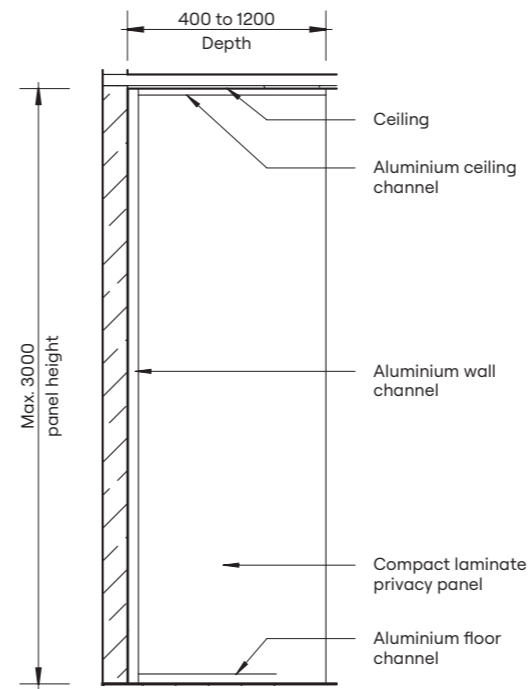

Privacy Panel – Wall Mount (PWM)

Privacy Panel – Pedestal Mount (PPM)

Privacy Panel – Childcare (PCC)

Privacy Panel – Full Height (PFH)

Privacy Panel – Post Fixed (PPF)

Privacy Panel – Wall Mount (PWM)

Privacy Panel – Pedestal Mount (PPM)

Privacy Panel – Full Height (PFH)

Privacy Panel – Post Fixed (PPF)

Privacy Panel – Childcare (PCC)

HOW TO SPECIFY				
Product Name	Materials	Typical Height	Typical Width	Floor Mount/Ceiling Fixed
Privacy Panel – Wall Mount (PWM)	DuraSafe 13mm Compact Laminate	1400mm AFFL	400mm	Wall mount only with aluminium T-channel
Privacy Panel – Pedestal Mount (PPM)		1400mm AFFL	400mm	Floor mount with adjustable 200mm aluminium pedestal legs
Privacy Panel – Childcare (PCC)		1000mm AFFL	800mm	Floor mount with adjustable 200mm aluminium pedestal legs
Privacy Panel – Full Height (PFH)		To Ceiling Max. 3000mm	400mm to 1200mm	Floor mount with aluminium angle Ceiling fixed with aluminium channel
Privacy Panel – Post Fixed (PPF)		2000mm AFFL	400mm to 1200mm	40 × 40mm floor-to-ceiling square post