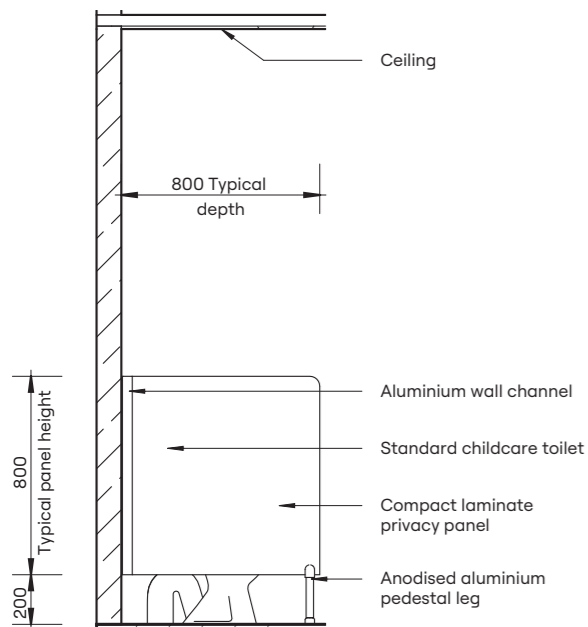

Privacy Panel – Wall Mount (PWM)

Privacy Panel – Pedestal Mount (PPM)

Privacy Panel – Childcare (PCC)

Privacy Panel – Full Height (PFH)

Privacy Panel – Post Fixed (PPF)

Privacy Panel – Wall Mount (PWM)

Privacy Panel – Pedestal Mount (PPM)

Privacy Panel – Full Height (PFH)

Privacy Panel – Post Fixed (PPF)

Privacy Panel – Childcare (PCC)

HOW TO SPECIFY				
Product Name	Materials	Typical Height	Typical Width	Floor Mount/Ceiling Fixed
Privacy Panel – Wall Mount (PWM)	DuraSafe 13mm Compact Laminate	1400mm AFFL	400mm	Wall mount only with aluminium T-channel
Privacy Panel – Pedestal Mount (PPM)		1400mm AFFL	400mm	Floor mount with adjustable 200mm aluminium pedestal legs
Privacy Panel – Childcare (PCC)		1000mm AFFL	800mm	Floor mount with adjustable 200mm aluminium pedestal legs
Privacy Panel – Full Height (PFH)		To Ceiling Max. 3000mm	400mm to 1200mm	Floor mount with aluminium angle Ceiling fixed with aluminium channel
Privacy Panel – Post Fixed (PPF)		2000mm AFFL	400mm to 1200mm	40 × 40mm floor-to-ceiling square post