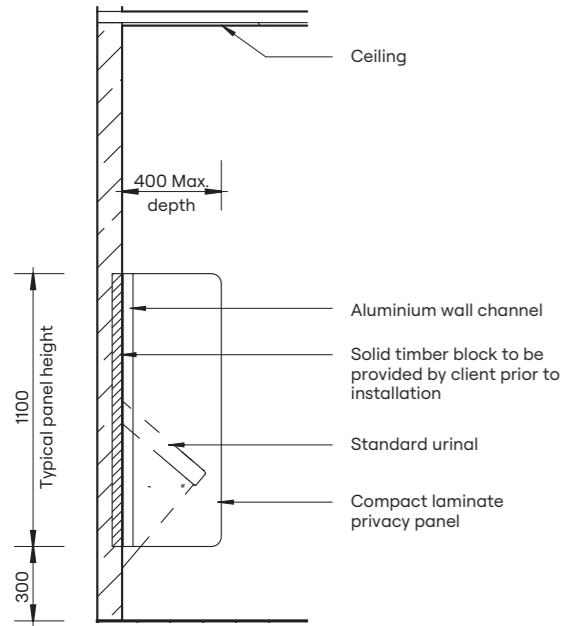

Privacy Panel – Wall Mount (PWM)

Privacy Panel – Pedestal Mount (PPM)

Privacy Panel – Childcare (PCC)

Privacy Panel – Full Height (PFH)

Privacy Panel – Post Fixed (PPF)

Privacy Panel – Wall Mount (PWM)

Privacy Panel – Pedestal Mount (PPM)

Privacy Panel – Full Height (PFH)

Privacy Panel – Post Fixed (PPF)

Privacy Panel – Childcare (PCC)

HOW TO SPECIFY				
Product Name	Materials	Typical Height	Typical Width	Floor Mount/Ceiling Fixed
Privacy Panel – Wall Mount (PWM)	DuraSafe 13mm Compact Laminate	1400mm AFFL	400mm	Wall mount only with aluminium T-channel
Privacy Panel – Pedestal Mount (PPM)		1400mm AFFL	400mm	Floor mount with adjustable 200mm aluminium pedestal legs
Privacy Panel – Childcare (PCC)		1000mm AFFL	800mm	Floor mount with adjustable 200mm aluminium pedestal legs
Privacy Panel – Full Height (PFH)		To Ceiling Max. 3000mm	400mm to 1200mm	Floor mount with aluminium angle Ceiling fixed with aluminium channel
Privacy Panel – Post Fixed (PPF)		2000mm AFFL	400mm to 1200mm	40 × 40mm floor-to-ceiling square post