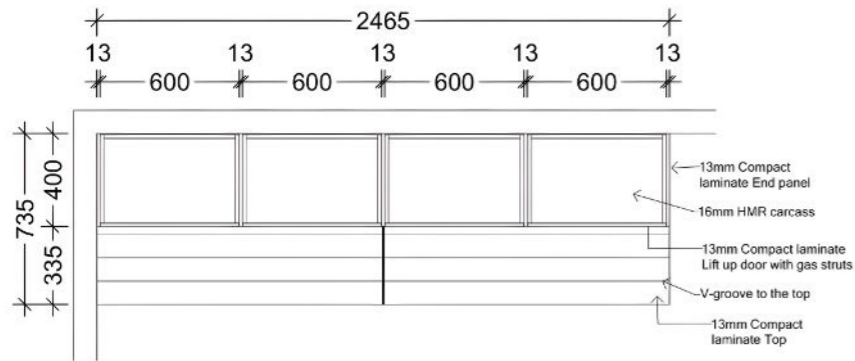

Lockers - Bench Seat Mount Player (LBSM-P)

HOW TO SPECIFY	
<b>Product</b>	DuraCube locker system - bench seat mount player (LBSM-P)
<b>Door and Panel Construction Material</b>	DuraSafe 13mm compact laminate
<b>Internal Carcass Construction Material</b>	Select either: Dry area lockers – white or black 16mm HMR board Wet area lockers – white 16mm PVC board
<b>Lock</b>	Select lock option here – see page 58

Plan

Elevation

Section

DuraSafe 5003 Phillipine Teak