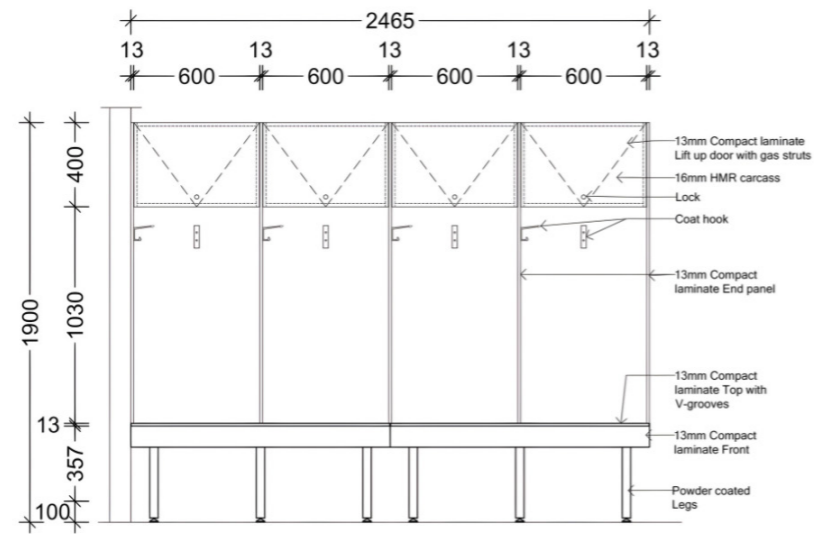

Lockers - Bench Seat Mount Player (LBSM-P)

HOW TO SPECIFY	
<b>Product</b>	DuraCube locker system - bench seat mount player (LBSM-P)
<b>Door and Panel Construction Material</b>	DuraSafe 13mm compact laminate
<b>Internal Carcass Construction Material</b>	Select either: Dry area lockers – white or black 16mm HMR board Wet area lockers – white 16mm PVC board
<b>Lock</b>	Select lock option here – see page 58

Plan

Elevation

Section

DuraSafe 5003 Phillipine Teak