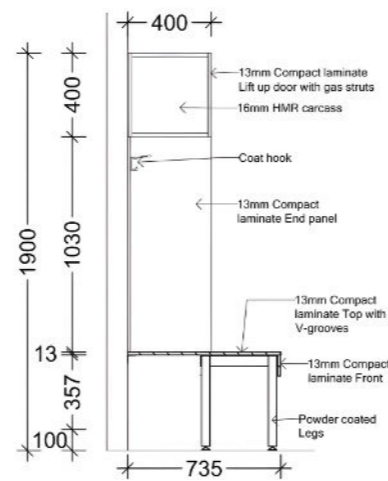

Lockers - Bench Seat Mount Player (LBSM-P)

HOW TO SPECIFY	
<b>Product</b>	DuraCube locker system - bench seat mount player (LBSM-P)
<b>Door and Panel Construction Material</b>	DuraSafe 13mm compact laminate
<b>Internal Carcass Construction Material</b>	Select either: Dry area lockers – white or black 16mm HMR board Wet area lockers – white 16mm PVC board
<b>Lock</b>	Select lock option here – see page 58

Plan

Elevation

Section

DuraSafe 5003 Phillipine Teak