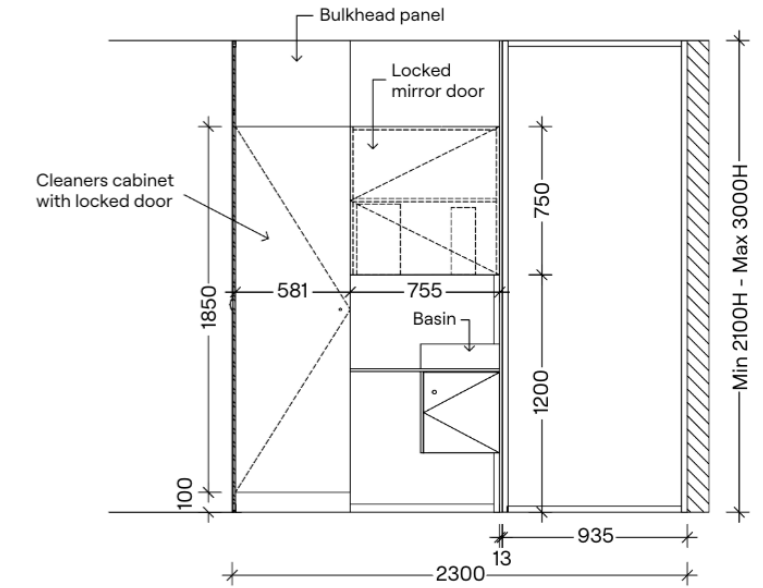

Elevation D - Option with Cleaners Cabinet