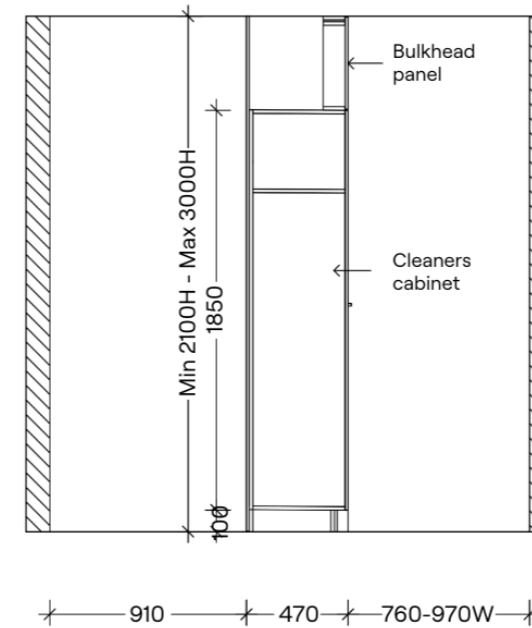

Elevation E - Optional with Cleaners Cabinet

HOW TO SPECIFY

Product
DuraCube full height self-contained (FHSC-C)

Door and Panel Construction Material
DuraSafe 13mm compact laminate

Construction
Privacy edge angled door and nib

Hardware
Viva satin chrome hardware is standard
Other hardware is available – see pages 104-105

Ceiling Fixing
Aluminium channel
Colour – Select from options on page 105

Floor Mounting
Aluminium angle
Colour – Select from options on page 105

Overall System Height
Min. 2100mm to Max. 3000mm AFFL