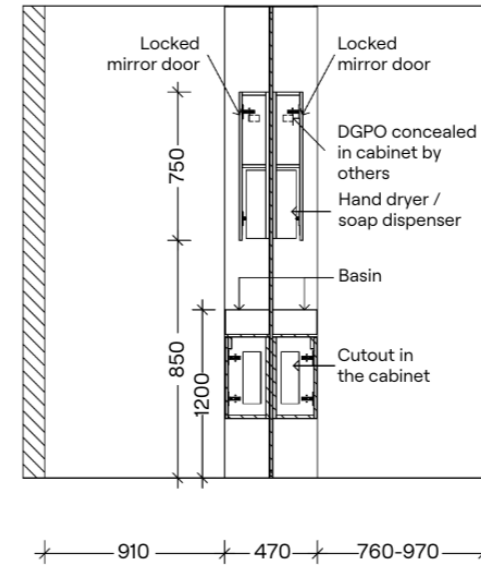

Elevation C - Option with Cleaners Cabinet