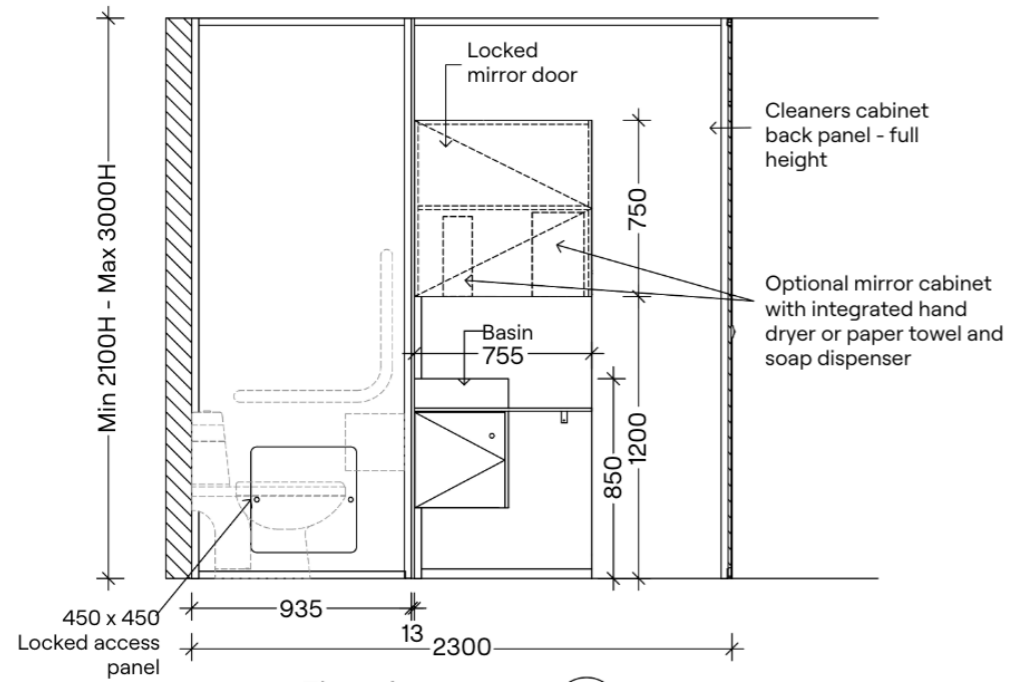

Plan - Optional with Cleaners Cabinet

Elevation C - Option with Cleaners Cabinet

Elevation D - Option with Cleaners Cabinet

Elevation B - Optional with Cleaners Cabinet

Elevation E - Optional with Cleaners Cabinet

**HOW TO SPECIFY**

**Product**  
DuraCube full height self-contained (FHSC-C)

**Door and Panel Construction Material**  
DuraSafe 13mm compact laminate

**Construction**  
Privacy edge angled door and nib

**Overall System Height**  
Min. 2100mm to Max. 3000mm AFFL